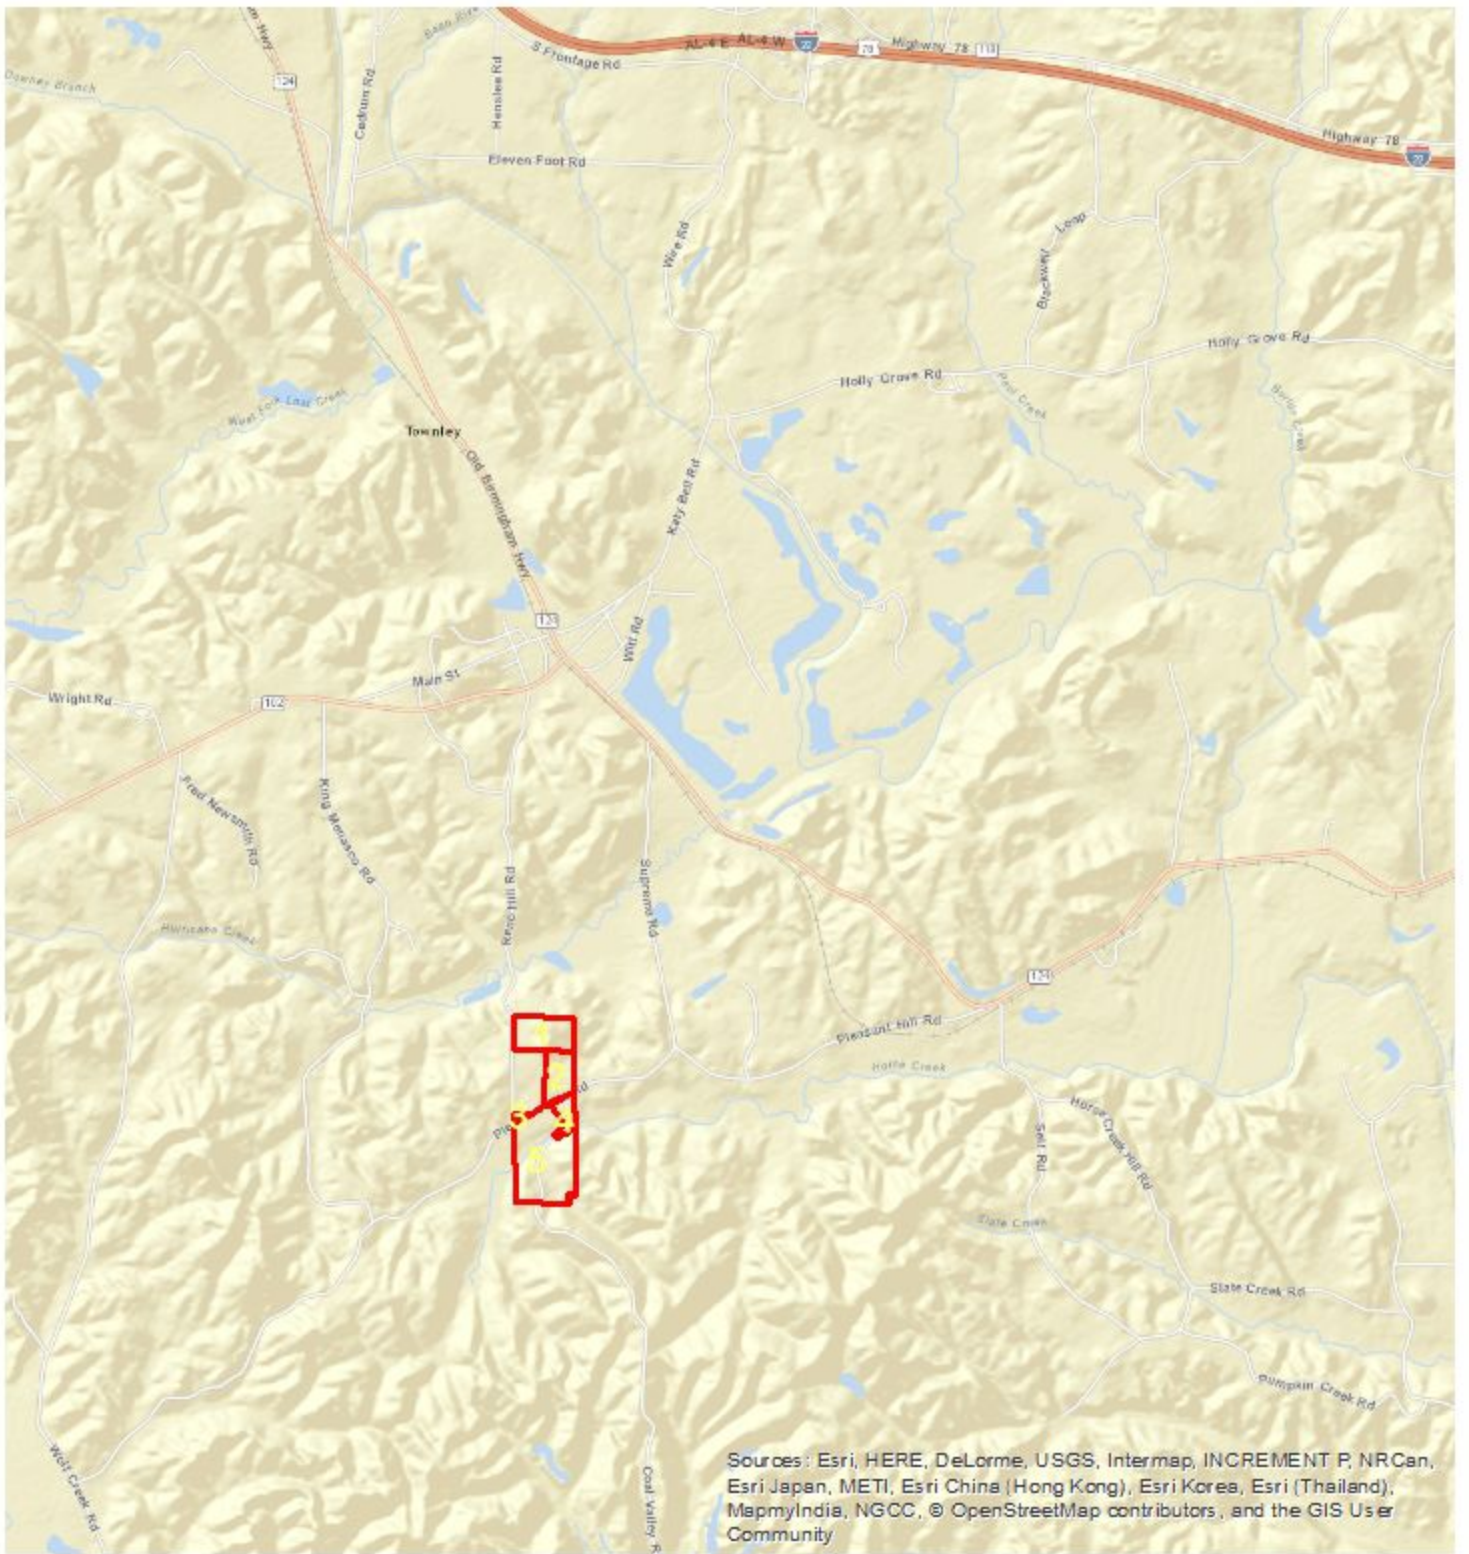

JGRAHAM, INC.

Coal Valley Tract 4
Walker County, AL
+/- 7 Acres

JGRAHAM, INC.

**Coal Valley Tract 4
Walker County, AL
+/- 7 Acres**

Coal Valley Tract Walker County, AL

JGRAHAM, INC.

Sources: Esri, HERE, DeLorme, USGS, Intermap, INCREMENT P, NRCan, Esri Japan, METI, Esri China (Hong Kong), Esri Korea, Esri (Thailand), MapmyIndia, NGCC, © OpenStreetMap contributors, and the GIS User Community

JGRAHAM, INC.

**Coal Valley Tract
Walker County, AL**