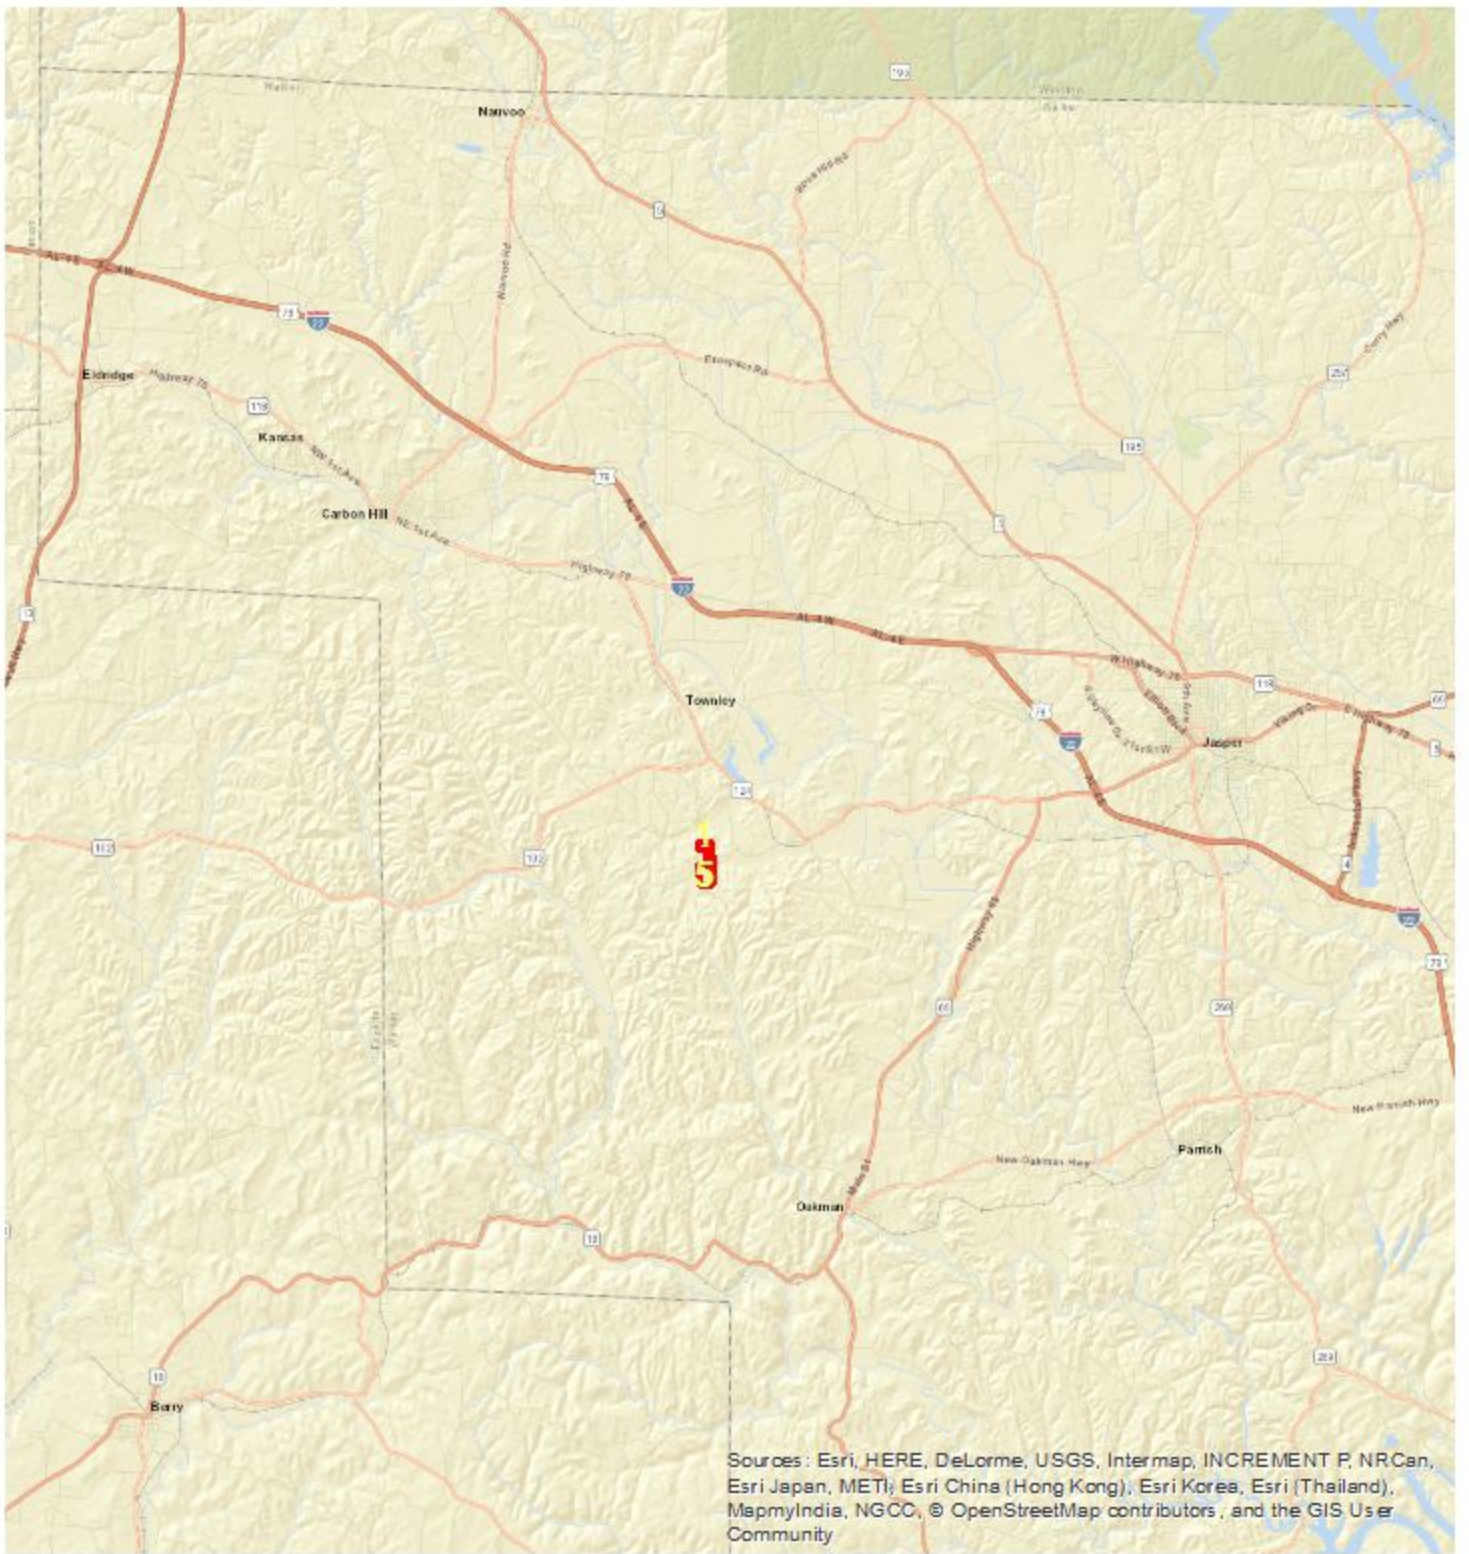

JGRAHAM, INC.

Coal Valley Tract 4
Walker County, AL
+/- 7 Acres

JGRAHAM, INC.

**Coal Valley Tract 4
Walker County, AL
+/- 7 Acres**

Coal Valley Tract Walker County, AL

JGRAHAM, INC.

Sources: Esri, HERE, DeLorme, USGS, Intermap, INCREMENT P, NRCan, Esri Japan, METI, Esri China (Hong Kong), Esri Korea, Esri (Thailand), MapmyIndia, NGCC, © OpenStreetMap contributors, and the GIS User Community

JGRAHAM, INC.

**Coal Valley Tract
Walker County, AL**