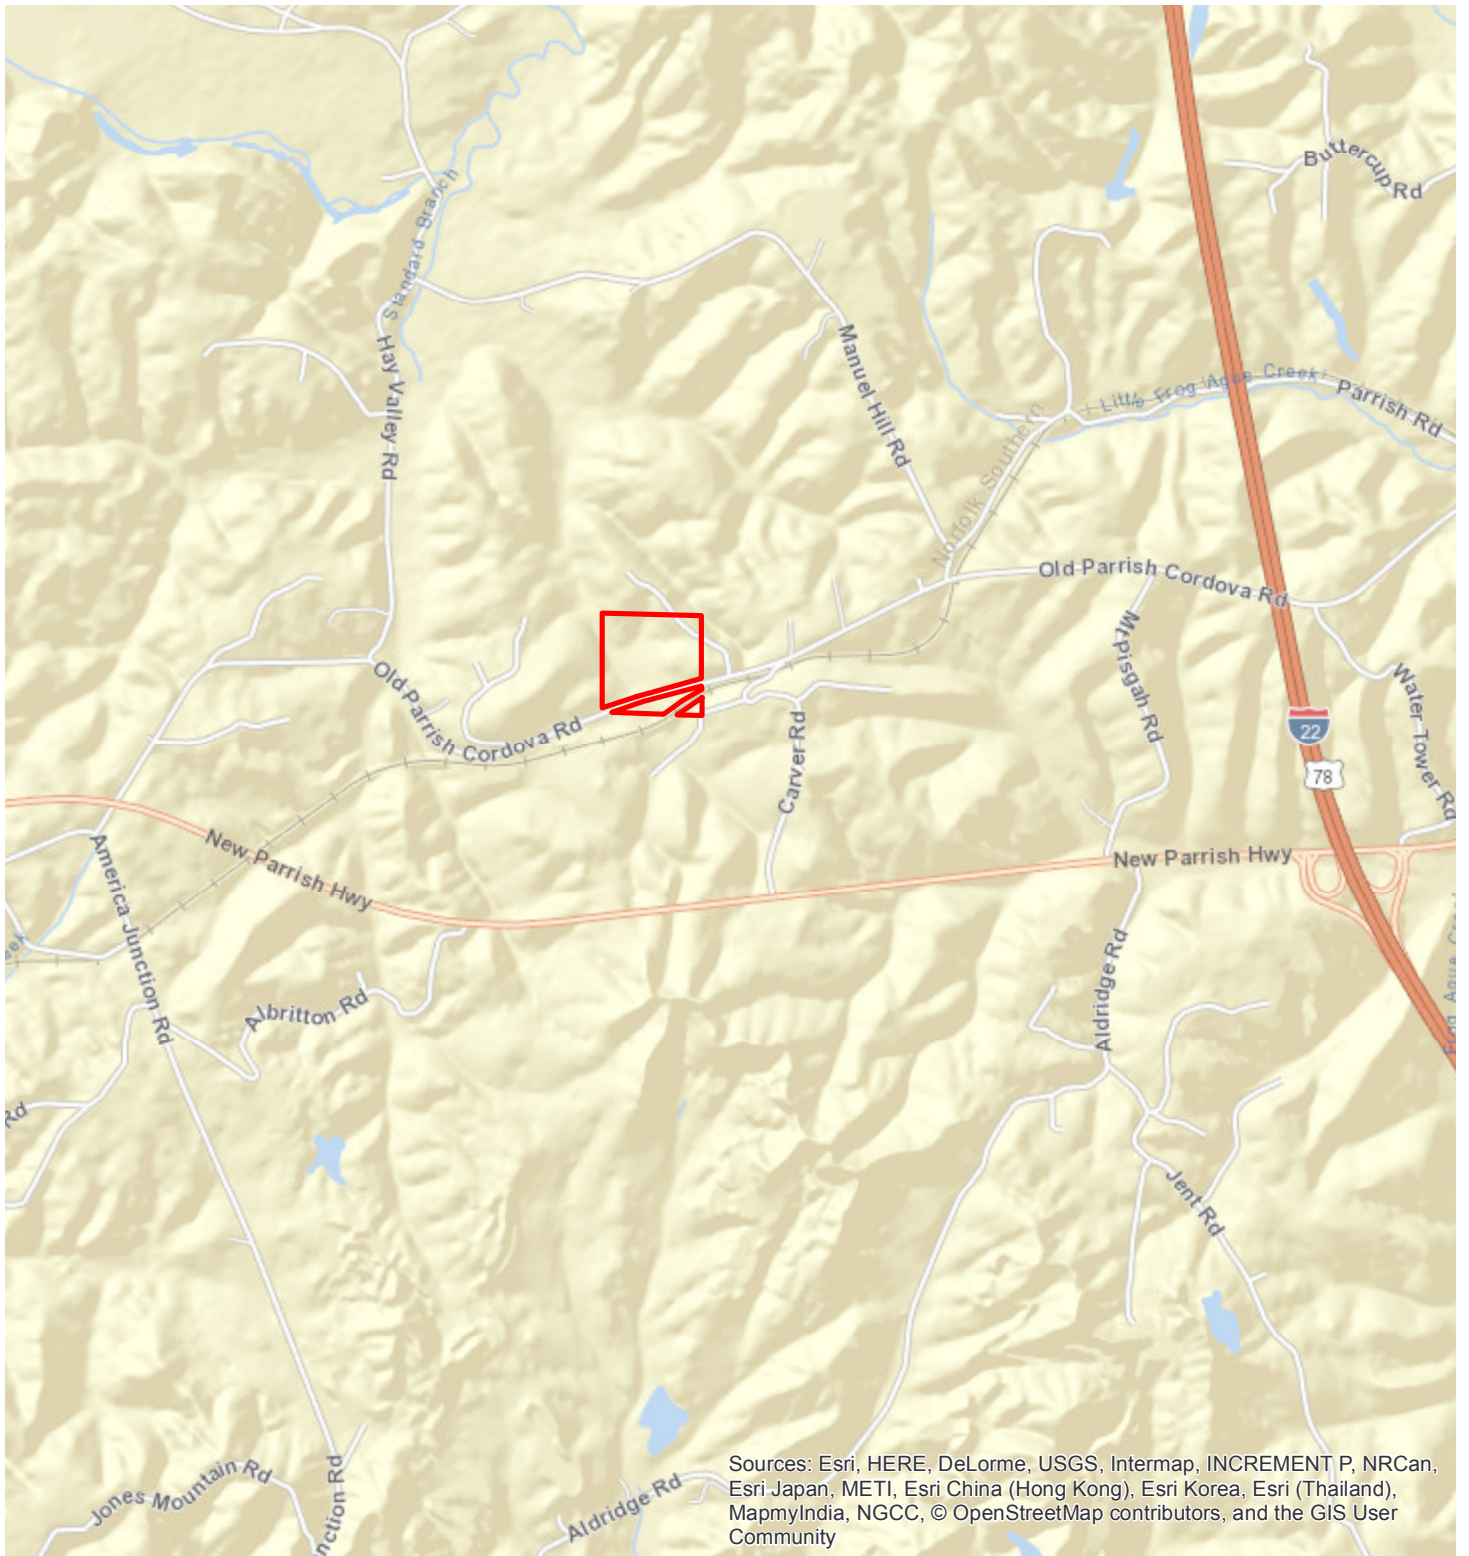

Big Ridge Tract
Walker County Alabama
+/- 33 Acres

Source: Esri, DigitalGlobe, GeoEye, Earthstar Geographics, CNES/Airbus DS, USDA, USGS, AeroGRID, IGN, and the GIS User Community

Big Ridge Tract
Walker County Alabama
+/- 33 Acres

Big Ridge Tract
Walker County Alabama
+/- 33 Acres