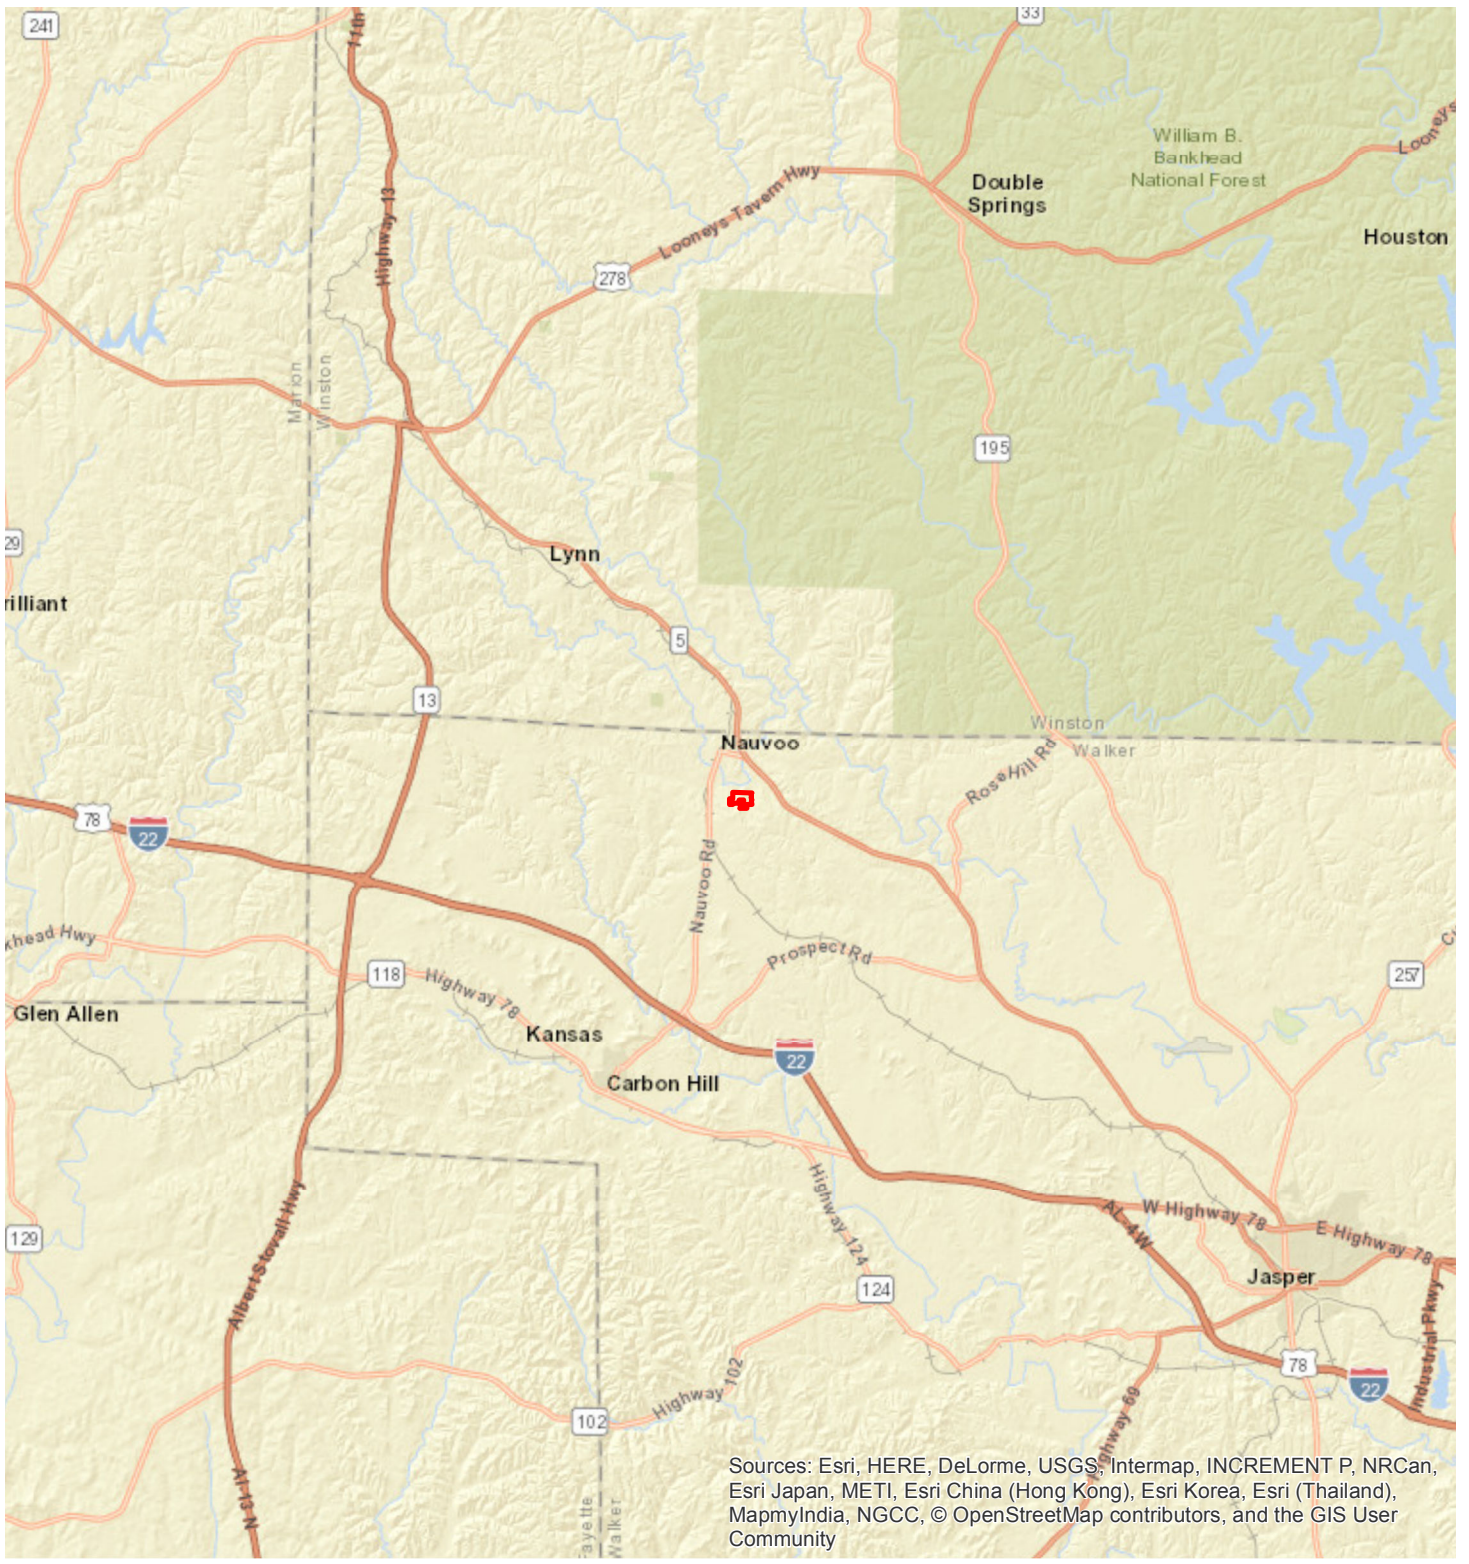

Brookside North Tract
+/- 37 Acres
Walker County, AL

Brookside North Tract
+/- 37 Acres
Walker County, AL

Brookside Tract Walker County, AL