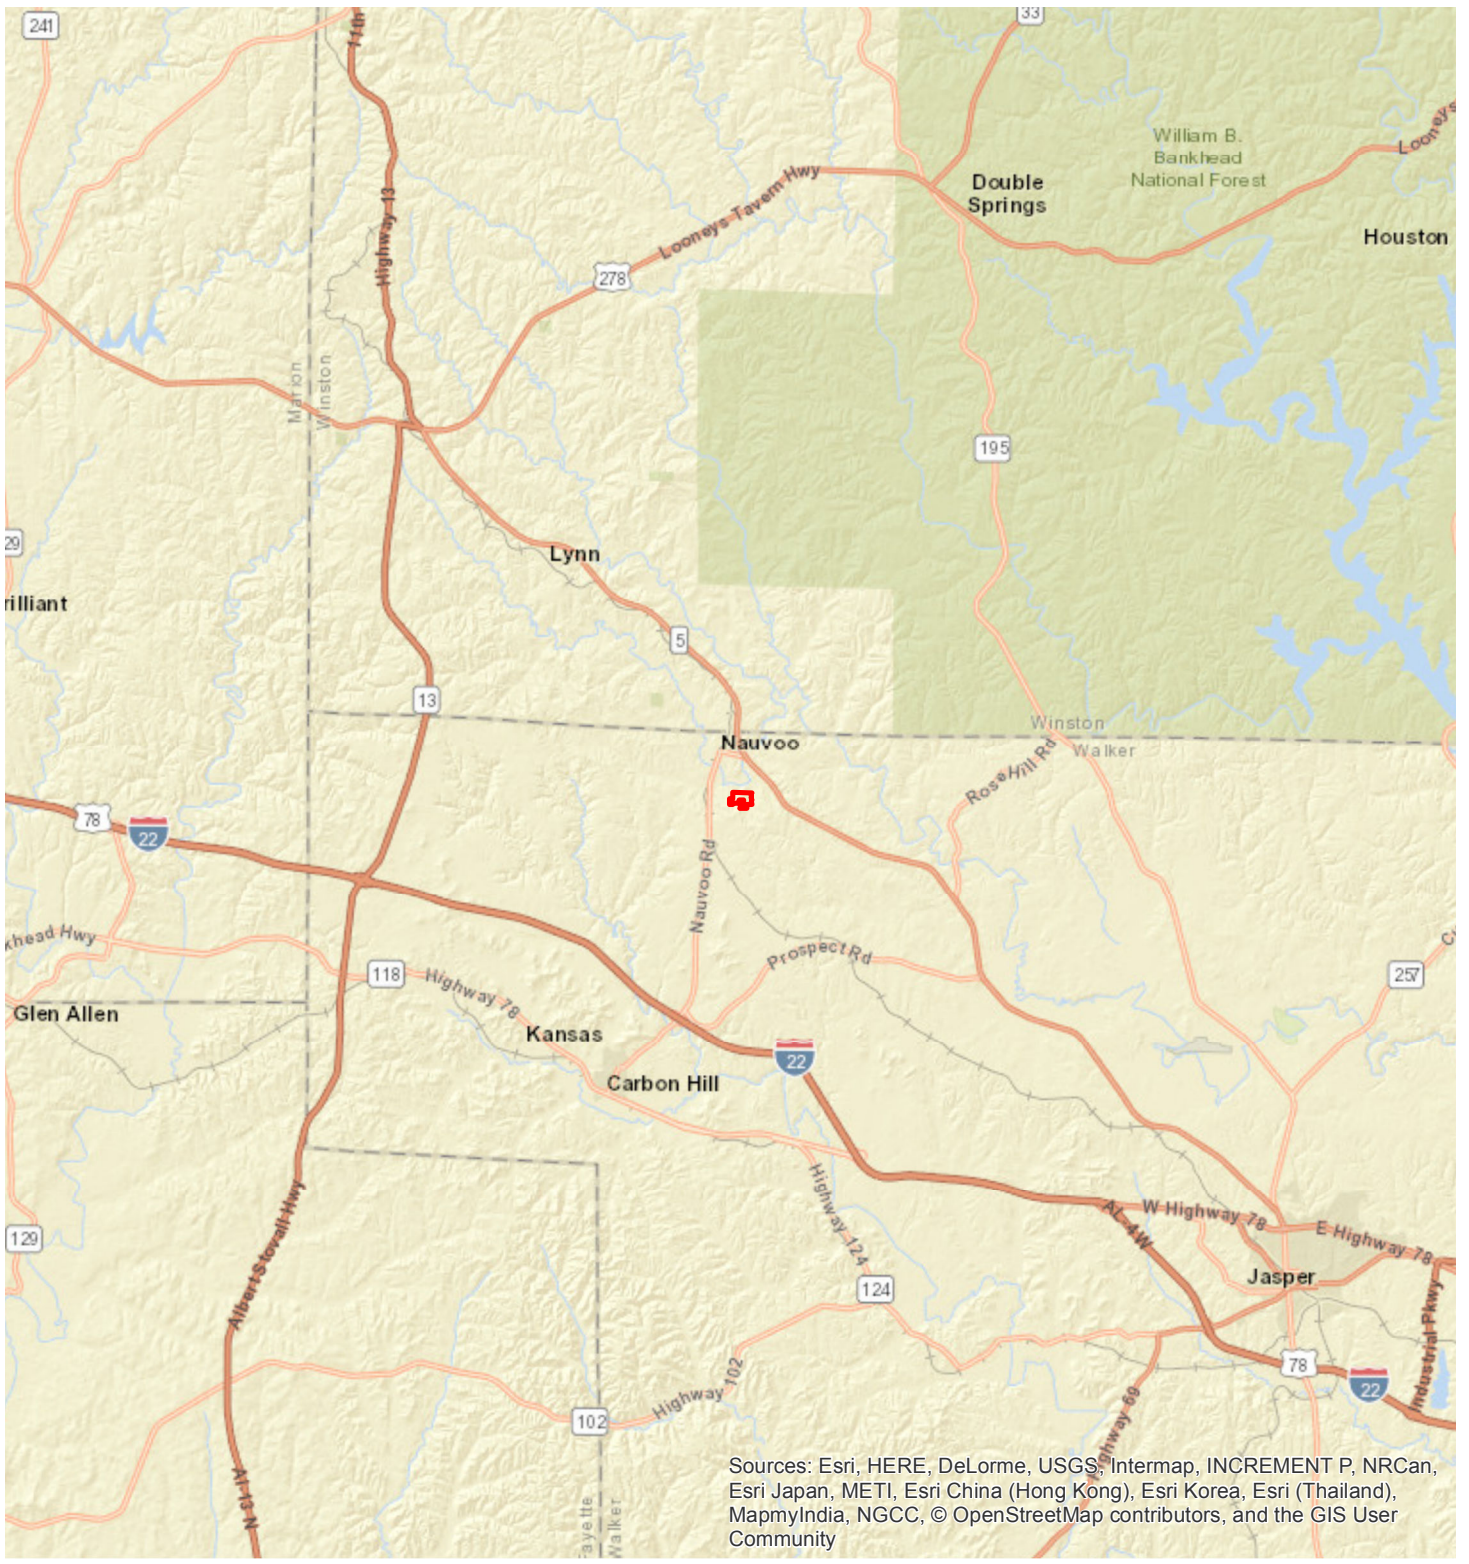

Brookside South Tract  
+/- 27 Acres  
Walker County, AL

**Brookside South Tract  
+/- 27 Acres  
Walker County, AL**

**Brookside Tract  
Walker County, AL**