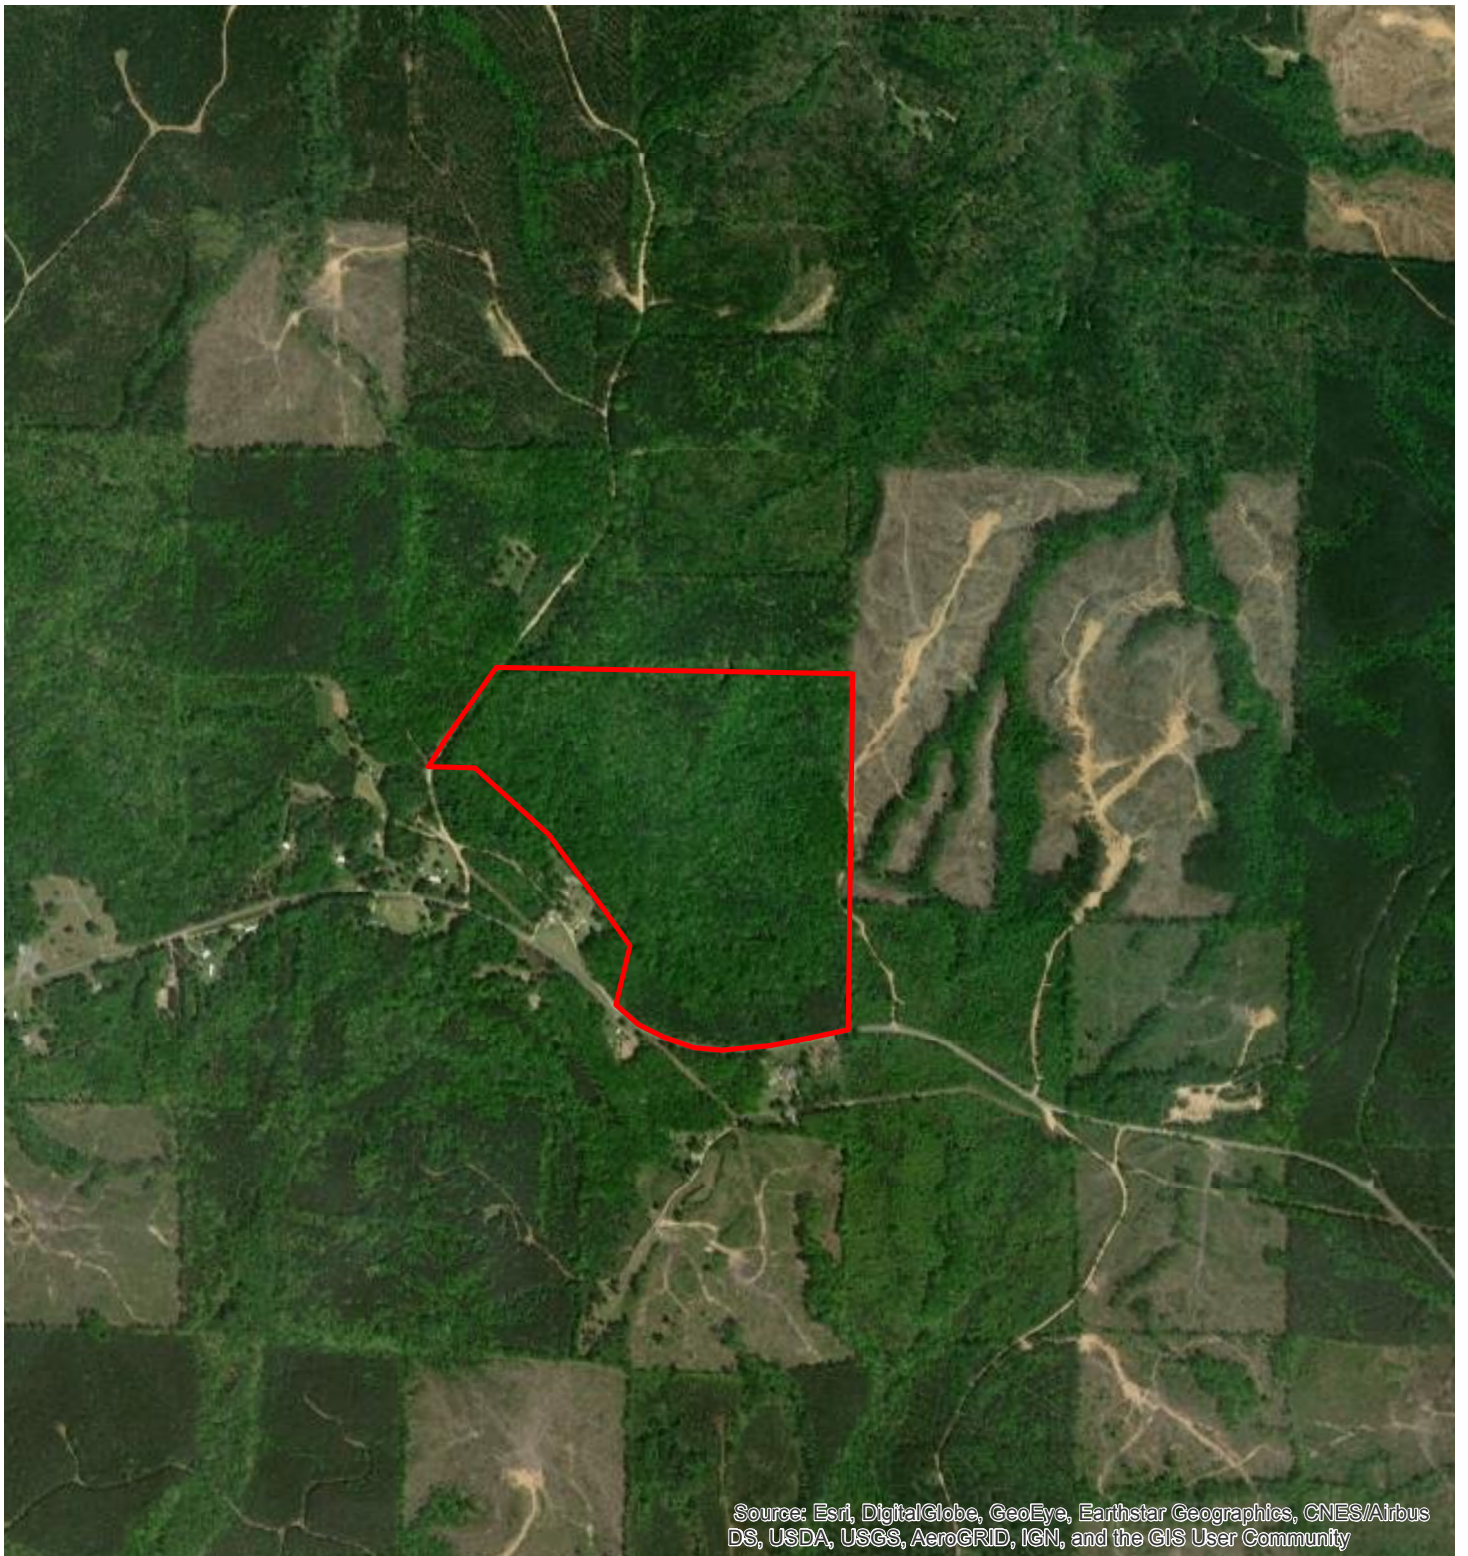

Center Church North
Marion County, AL
+/- 87 Acres

Source: Esri, DigitalGlobe, GeoEye, Earthstar Geographics, CNES/Airbus DS, USDA, USGS, AeroGRID, IGN, and the GIS User Community

Center Church North
Marion County, AL
+/- 87 Acres