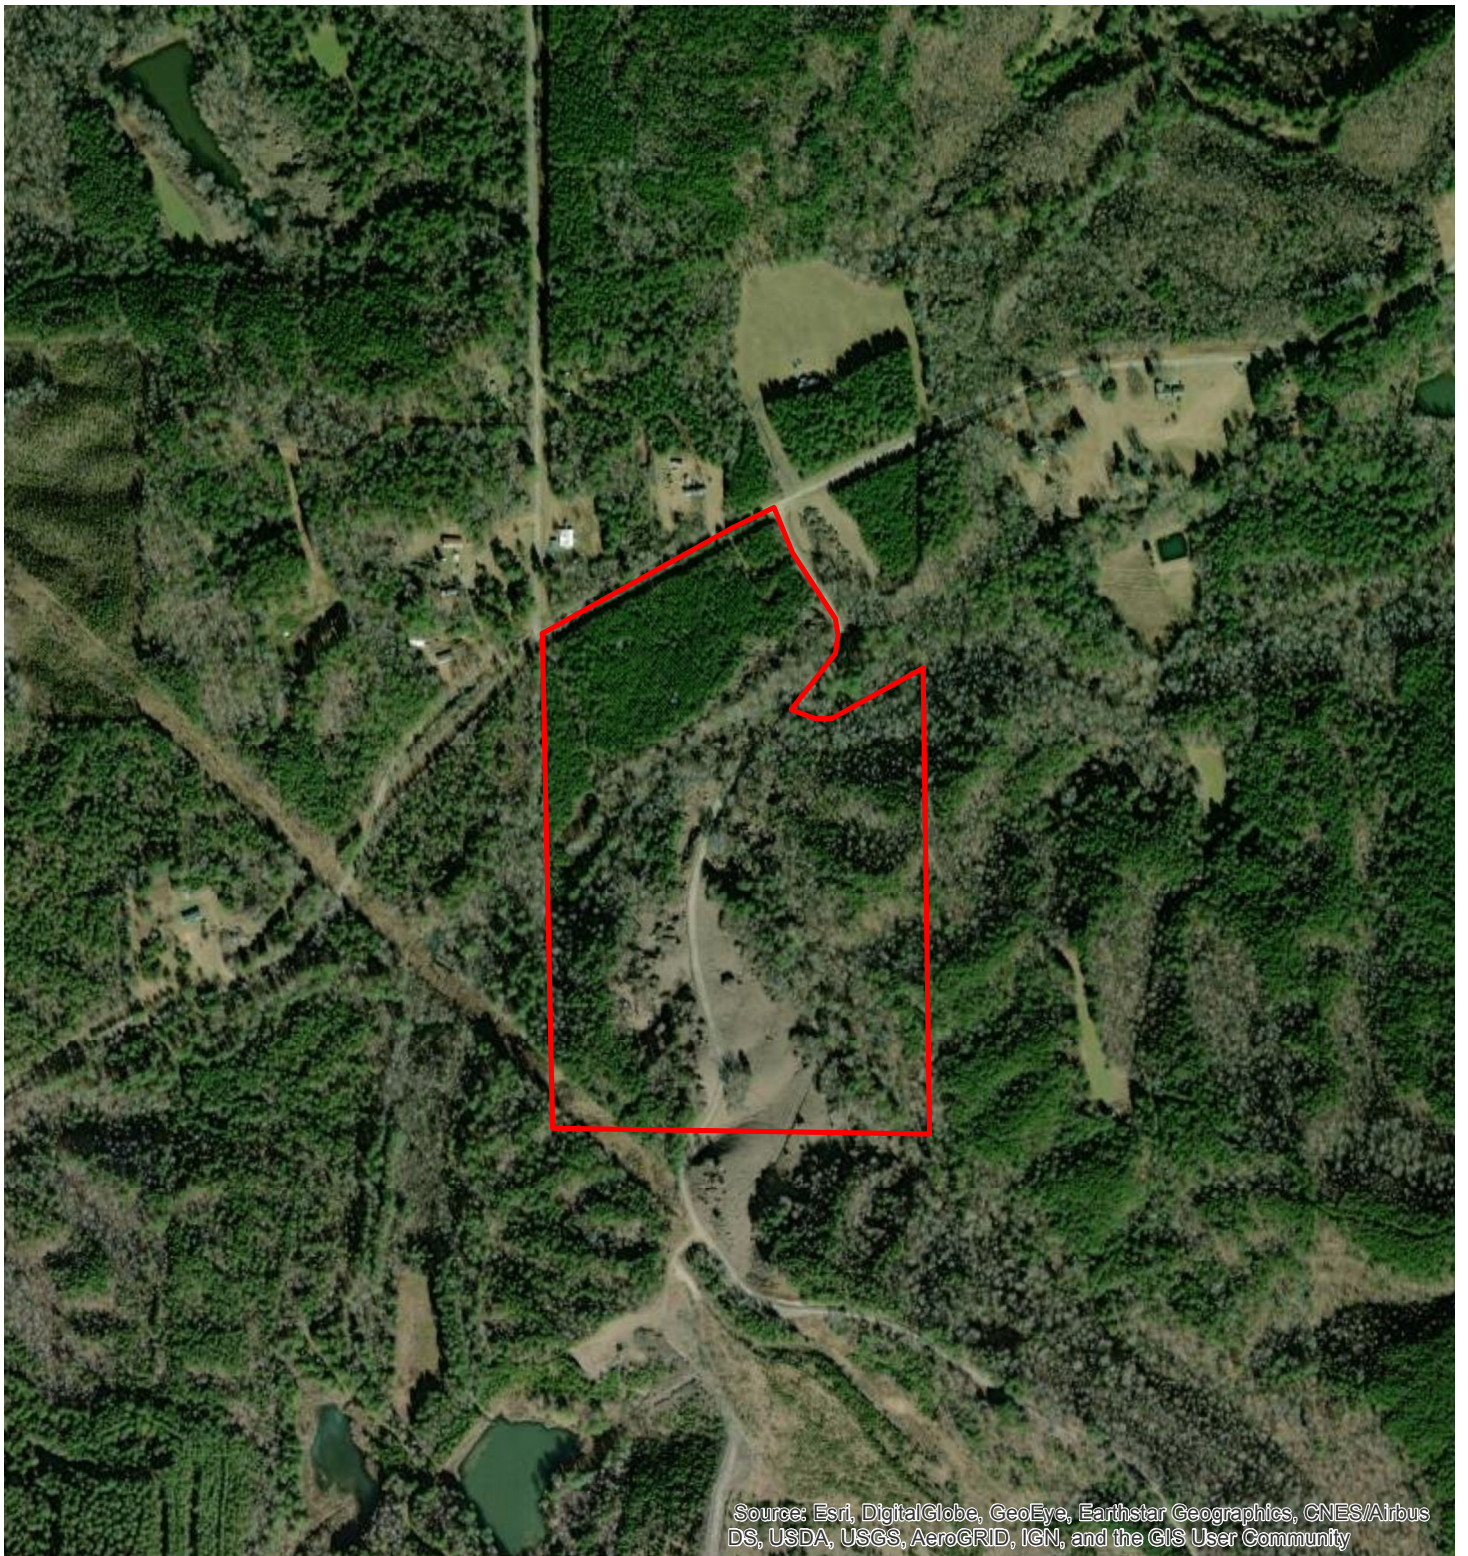

Pleasant Hill Tract
+/- 53 Acres
Walker County, AL

**Pleasant Hill Tract
+/- 53 Acres
Walker County, AL**

Sources: Esri, HERE, DeLorme, USGS, Intermap, INCREMENT P, NRCan, Esri Japan, METI, Esri China (Hong Kong), Esri Korea, Esri (Thailand), MapmyIndia, NGCC, © OpenStreetMap contributors, and the GIS User Community

Pleasant Hill Tract
+/- 53 Acres
Walker County, AL