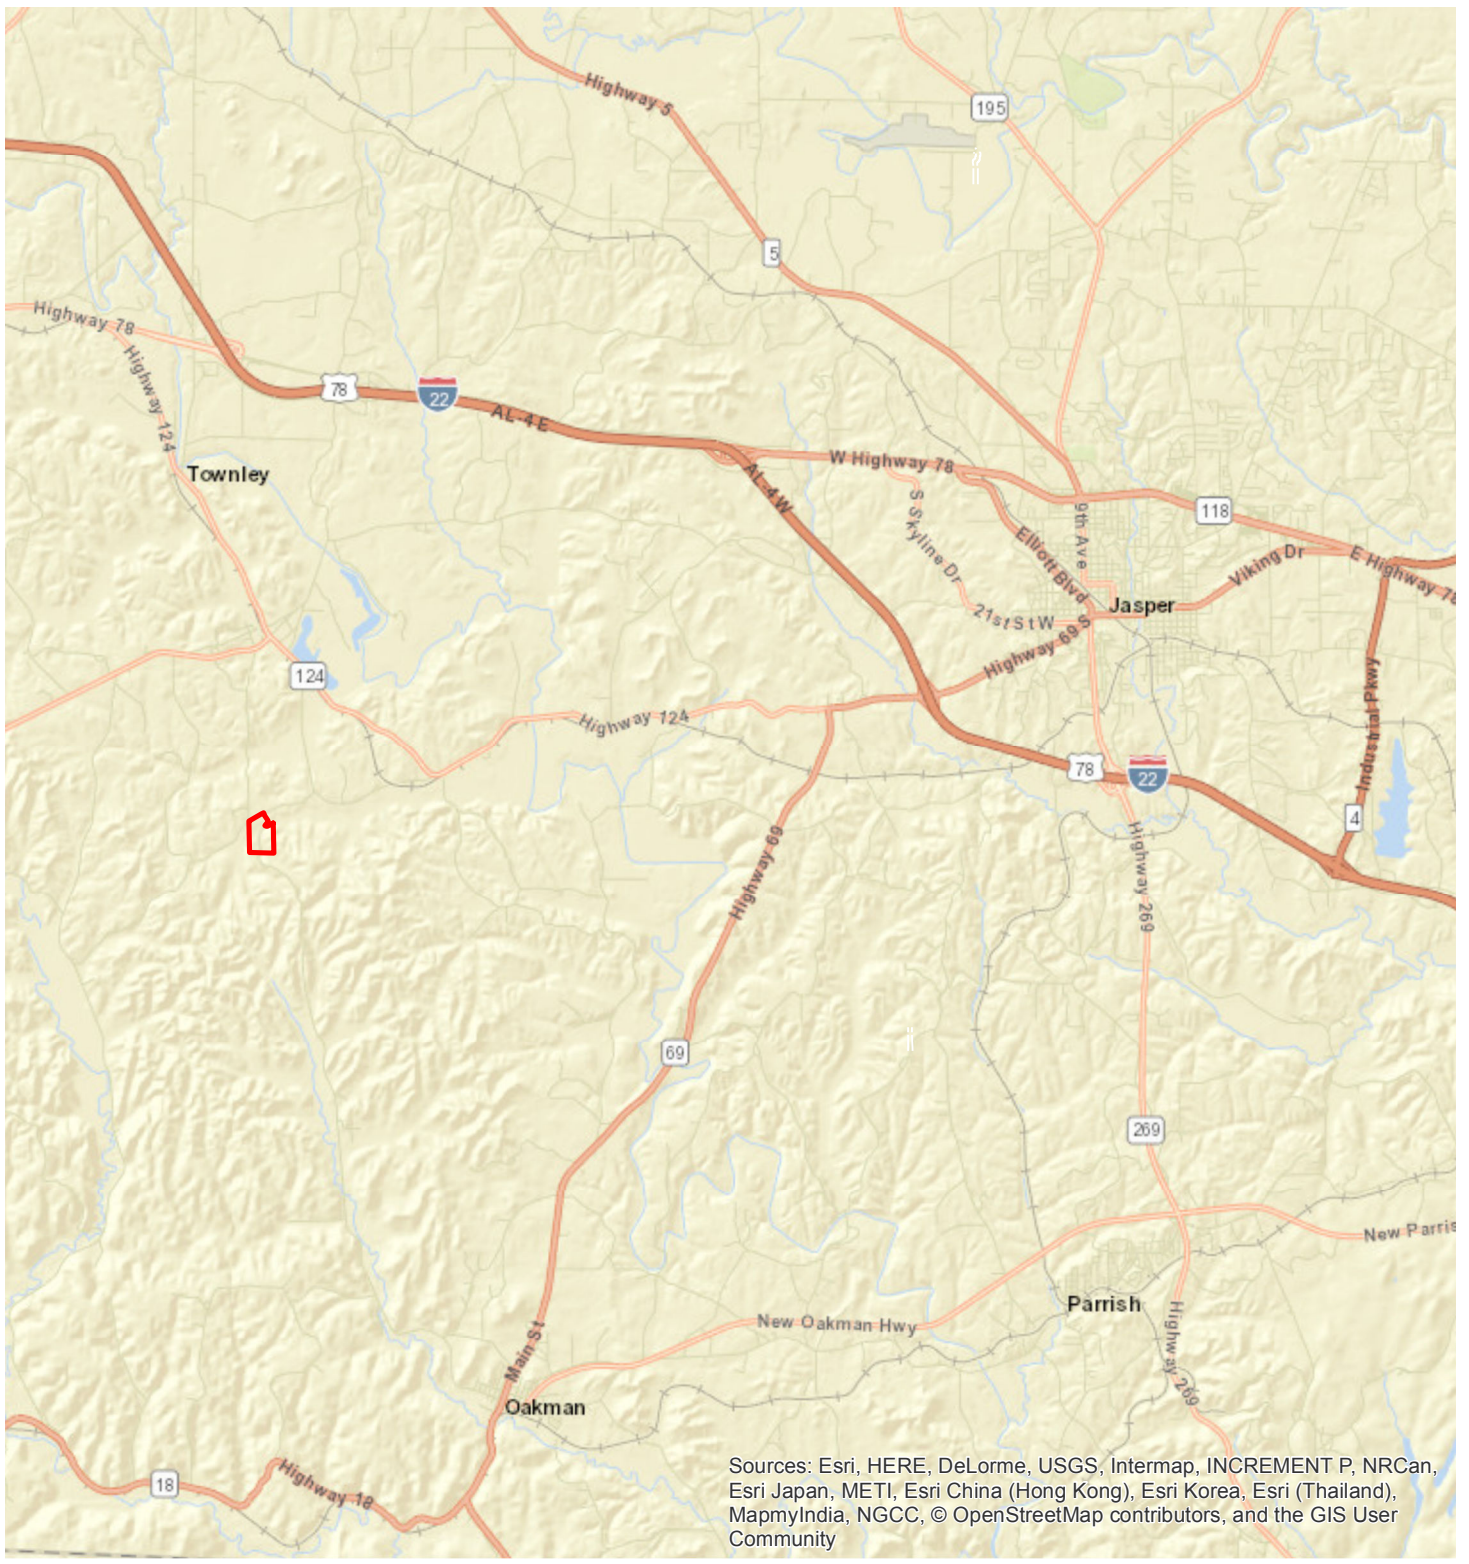

Pleasant Hill Tract
+/- 53 Acres
Walker County, AL

**Pleasant Hill Tract
+/- 53 Acres
Walker County, AL**

Sources: Esri, HERE, DeLorme, USGS, Intermap, INCREMENT P, NRCan, Esri Japan, METI, Esri China (Hong Kong), Esri Korea, Esri (Thailand), MapmyIndia, NGCC, © OpenStreetMap contributors, and the GIS User Community

Pleasant Hill Tract
+/- 53 Acres
Walker County, AL