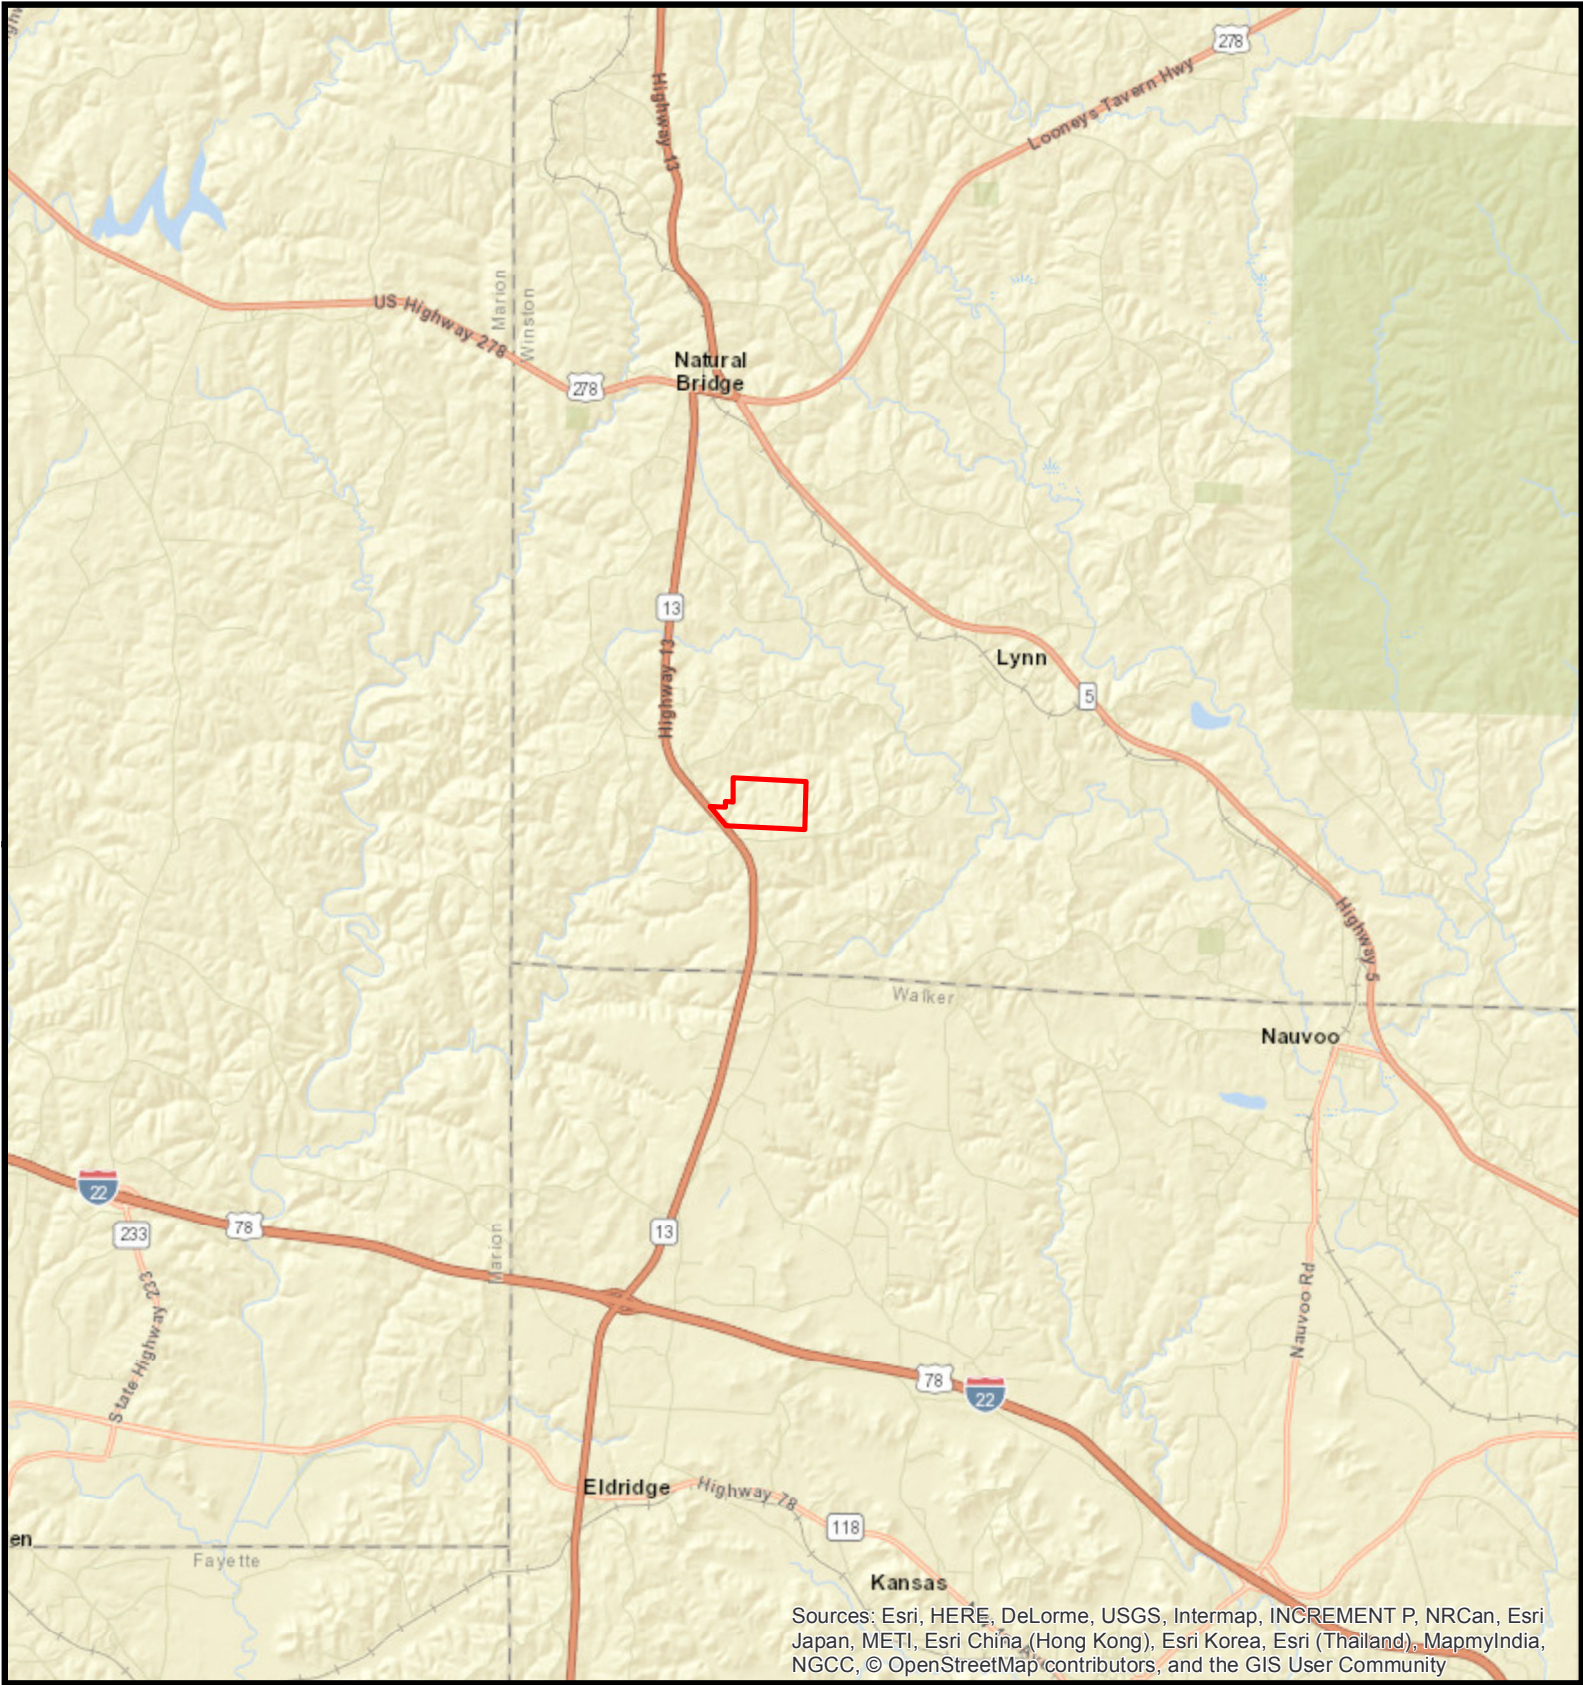

Source: Esri, DigitalGlobe, GeoEye, Earthstar Geographics, CNES/Airbus DS, USDA, USGS, AeroGRID, IGN, and the GIS User Community

**Cross Roads South Tract
+/- 260 Acres
Winston County, AL**

Cross Roads South Tract
Winston County AL
+/- 260 acres

Sources: Esri, HERE, DeLorme, USGS, Intermap, INCREMENT P, NRCan, Esri Japan, METI, Esri China (Hong Kong), Esri Korea, Esri (Thailand), MapmyIndia, NGCC, © OpenStreetMap contributors, and the GIS User Community

***Cross Roads South Tract
Winston County AL
+/- 260 acres***

Cross Roads South Tract
Winston County AL
+/- 260 acres