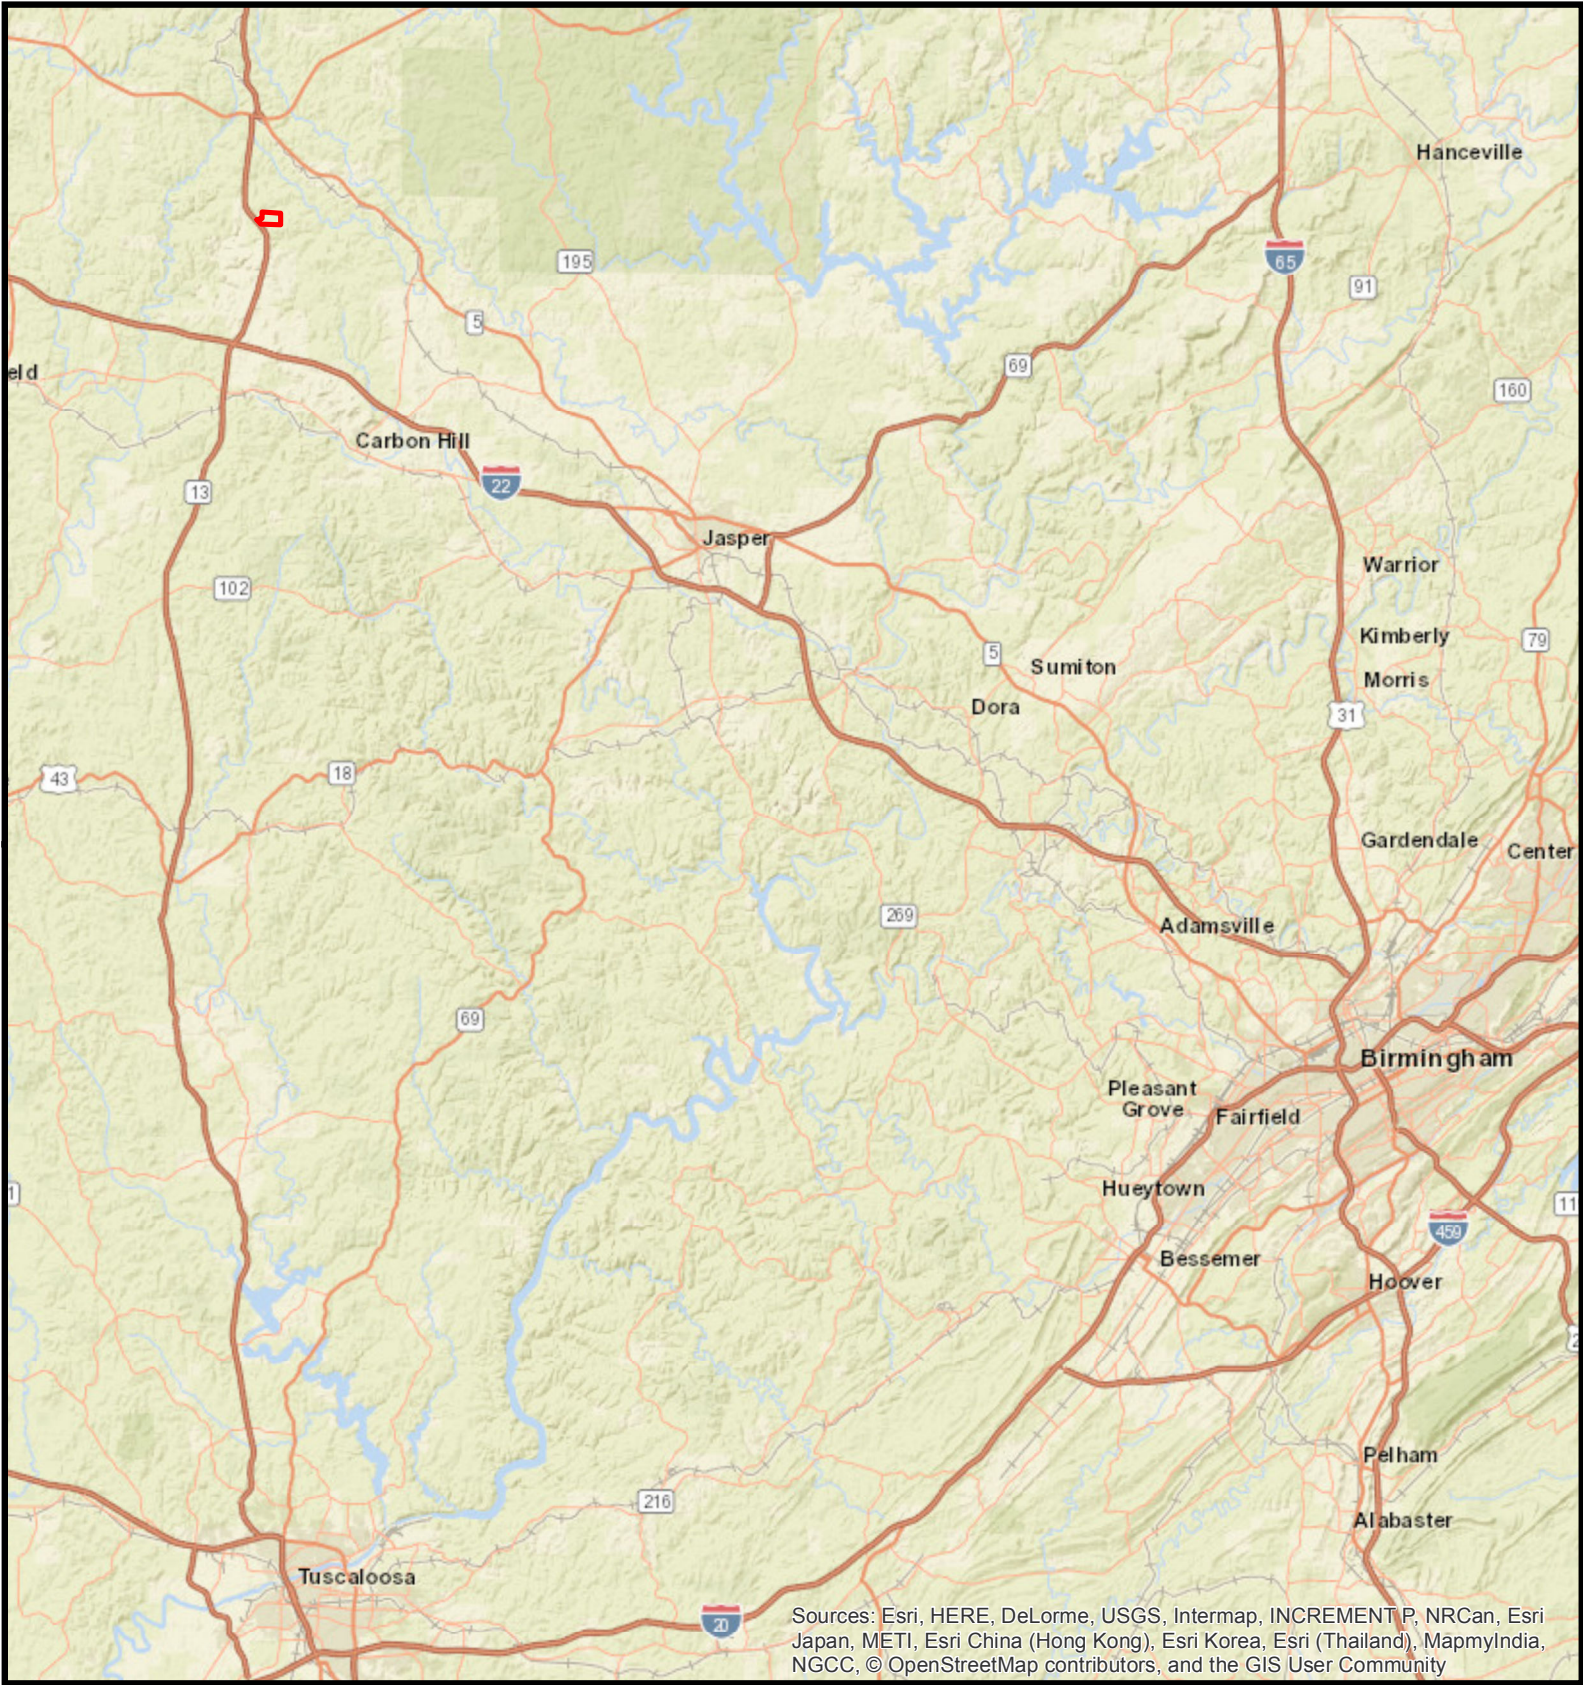

Source: Esri, DigitalGlobe, GeoEye, Earthstar Geographics, CNES/Airbus DS, USDA, USGS, AeroGRID, IGN, and the GIS User Community

**Cross Roads South Tract
+/- 260 Acres
Winston County, AL**

Cross Roads South Tract
Winston County AL
+/- 260 acres

Sources: Esri, HERE, DeLorme, USGS, Intermap, INCREMENT P, NRCan, Esri Japan, METI, Esri China (Hong Kong), Esri Korea, Esri (Thailand), MapmyIndia, NGCC, © OpenStreetMap contributors, and the GIS User Community

***Cross Roads South Tract
Winston County AL
+/- 260 acres***

Cross Roads South Tract
Winston County AL
+/- 260 acres