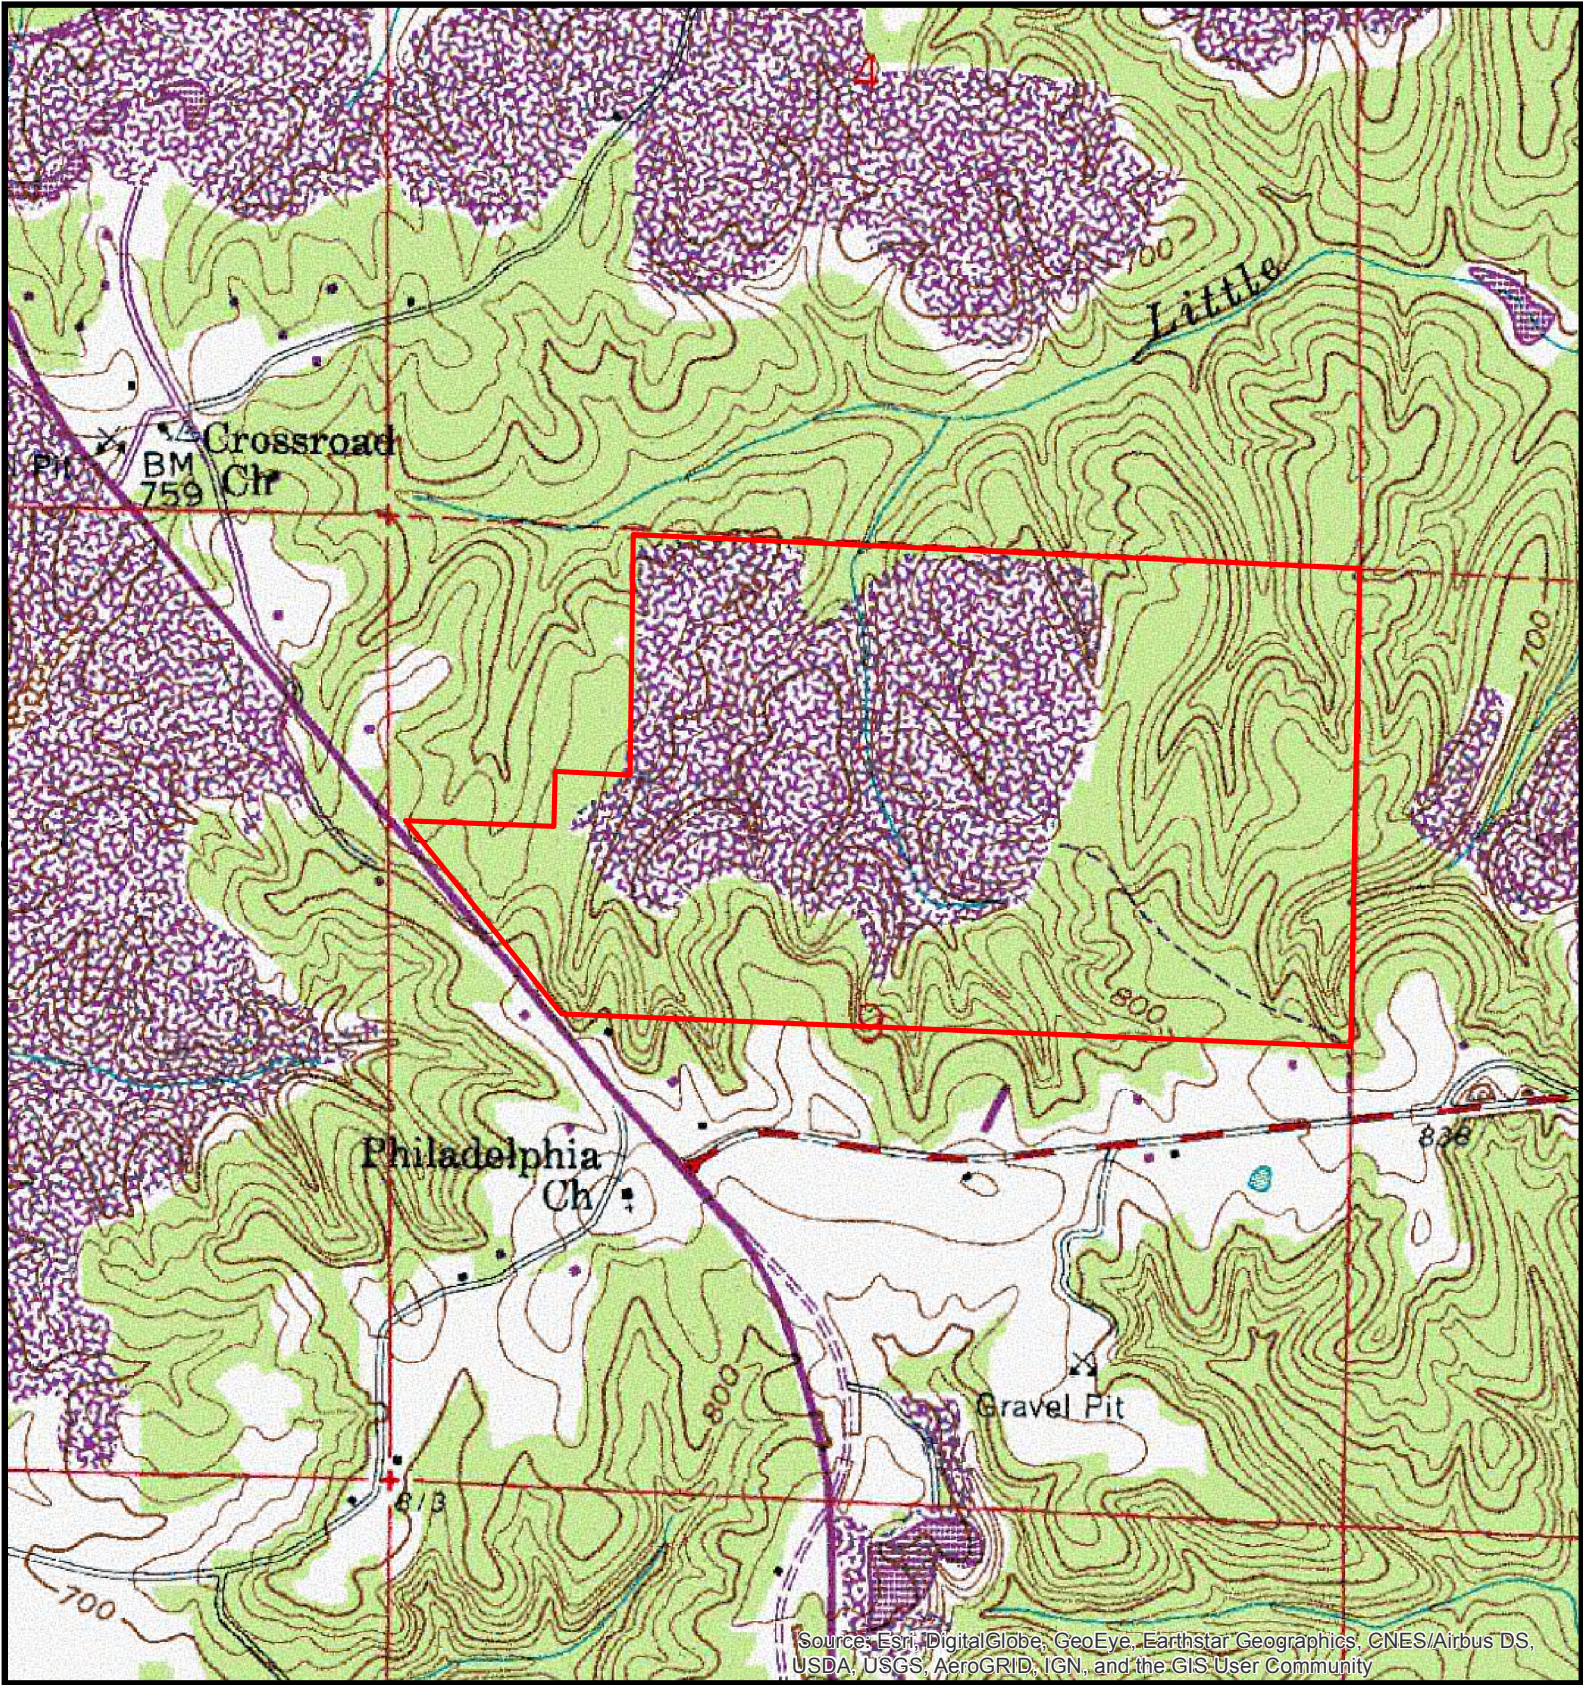

Source: Esri, DigitalGlobe, GeoEye, Earthstar Geographics, CNES/Airbus DS, USDA, USGS, AeroGRID, IGN, and the GIS User Community

**Cross Roads South Tract
+/- 260 Acres
Winston County, AL**

Cross Roads South Tract
Winston County AL
+/- 260 acres

Sources: Esri, HERE, DeLorme, USGS, Intermap, INCREMENT P, NRCan, Esri Japan, METI, Esri China (Hong Kong), Esri Korea, Esri (Thailand), MapmyIndia, NGCC, © OpenStreetMap contributors, and the GIS User Community

***Cross Roads South Tract
Winston County AL
+/- 260 acres***

Cross Roads South Tract
Winston County AL
+/- 260 acres