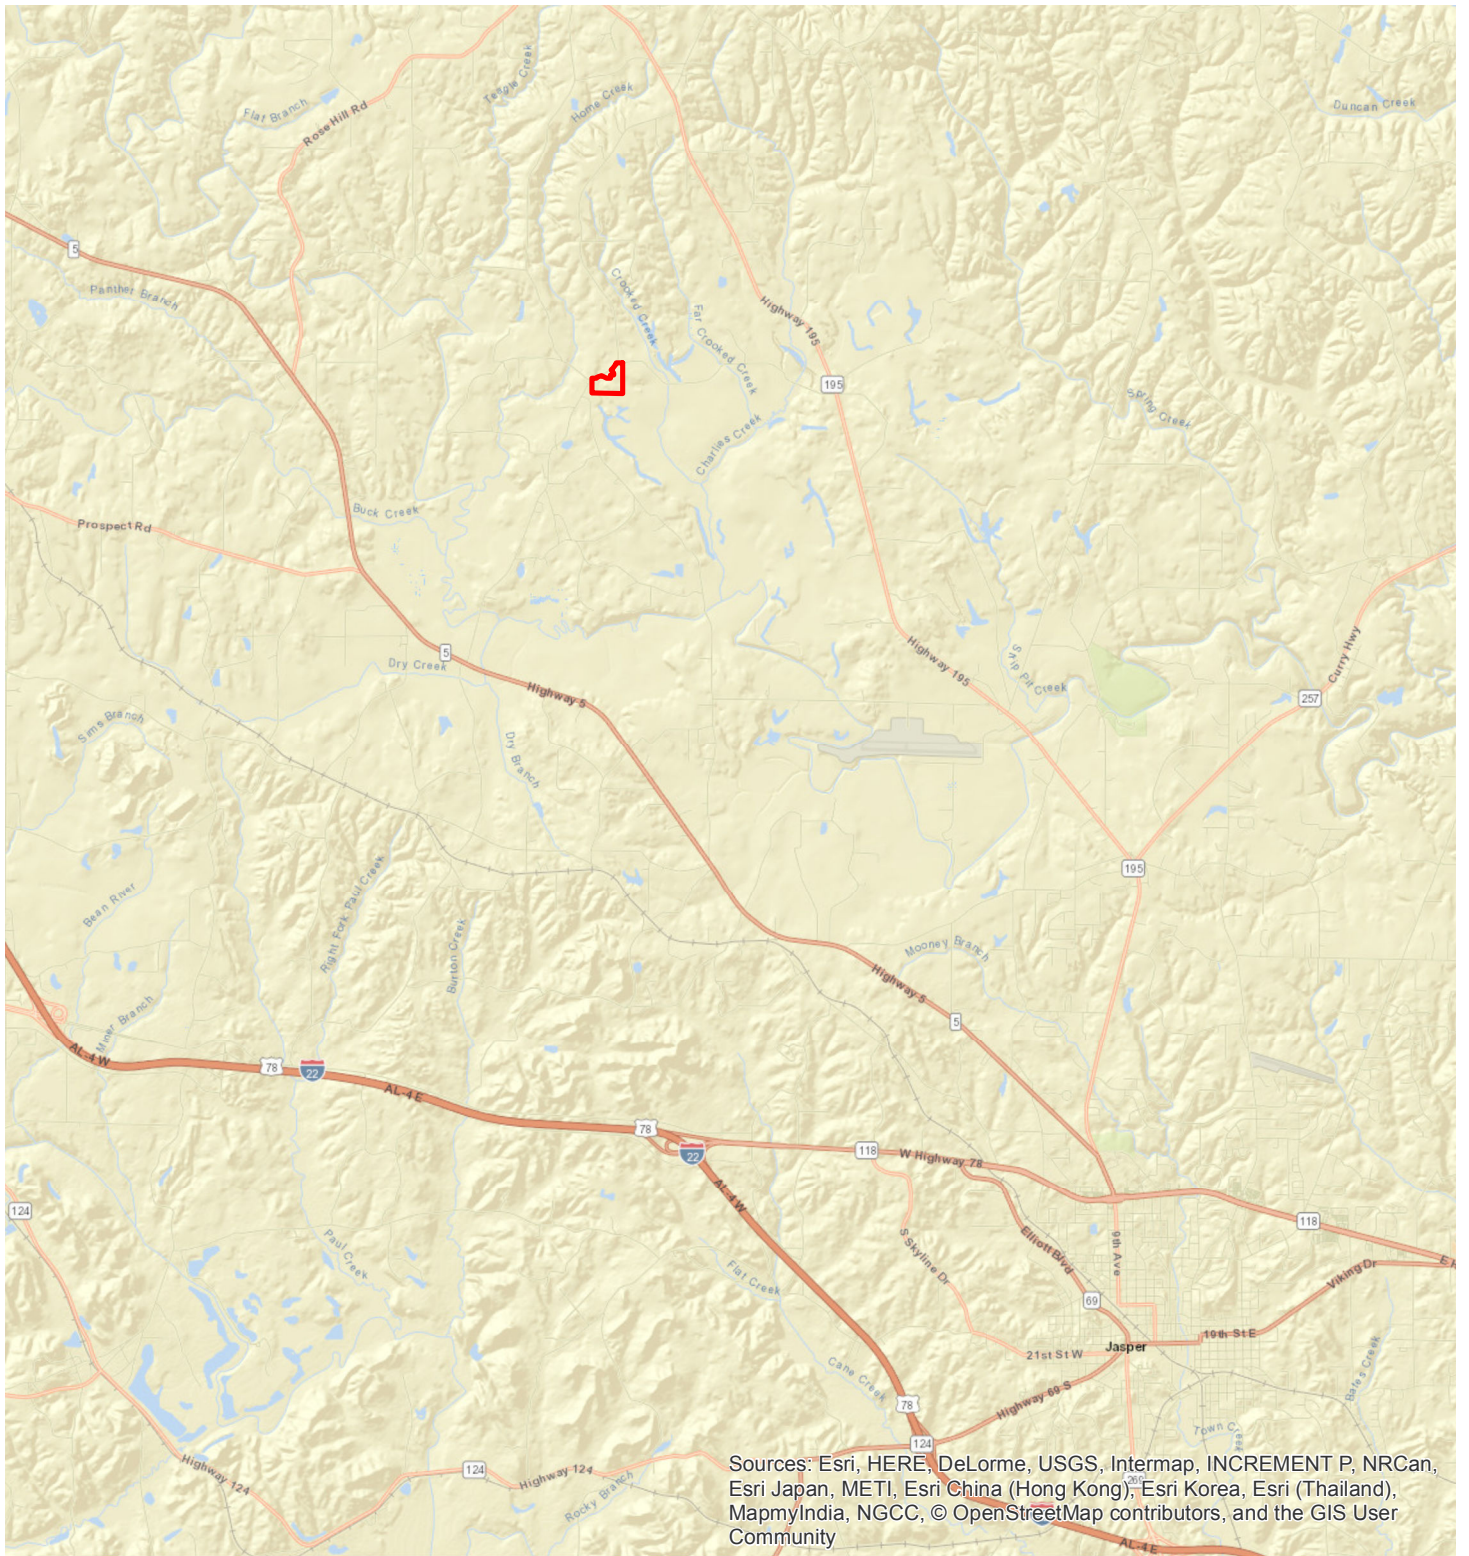

Source: Esri, DigitalGlobe, GeoEye, Earthstar Geographics, CNES/Airbus DS, USDA, USGS, AeroGRID, IGN, and the GIS User Community

Duncan Road Tract
Walker County Alabama
+/- 27 Acres

Duncan Road Tract
Walker County Alabama
+/- 27 Acres

Sources: Esri, HERE, DeLorme, USGS, Intermap, INCREMENT P, NRCan, Esri Japan, METI, Esri China (Hong Kong), Esri Korea, Esri (Thailand), MapmyIndia, NGCC, © OpenStreetMap contributors, and the GIS User Community

**Duncan Road Tract
Walker County Alabama
+/- 27 Acres**