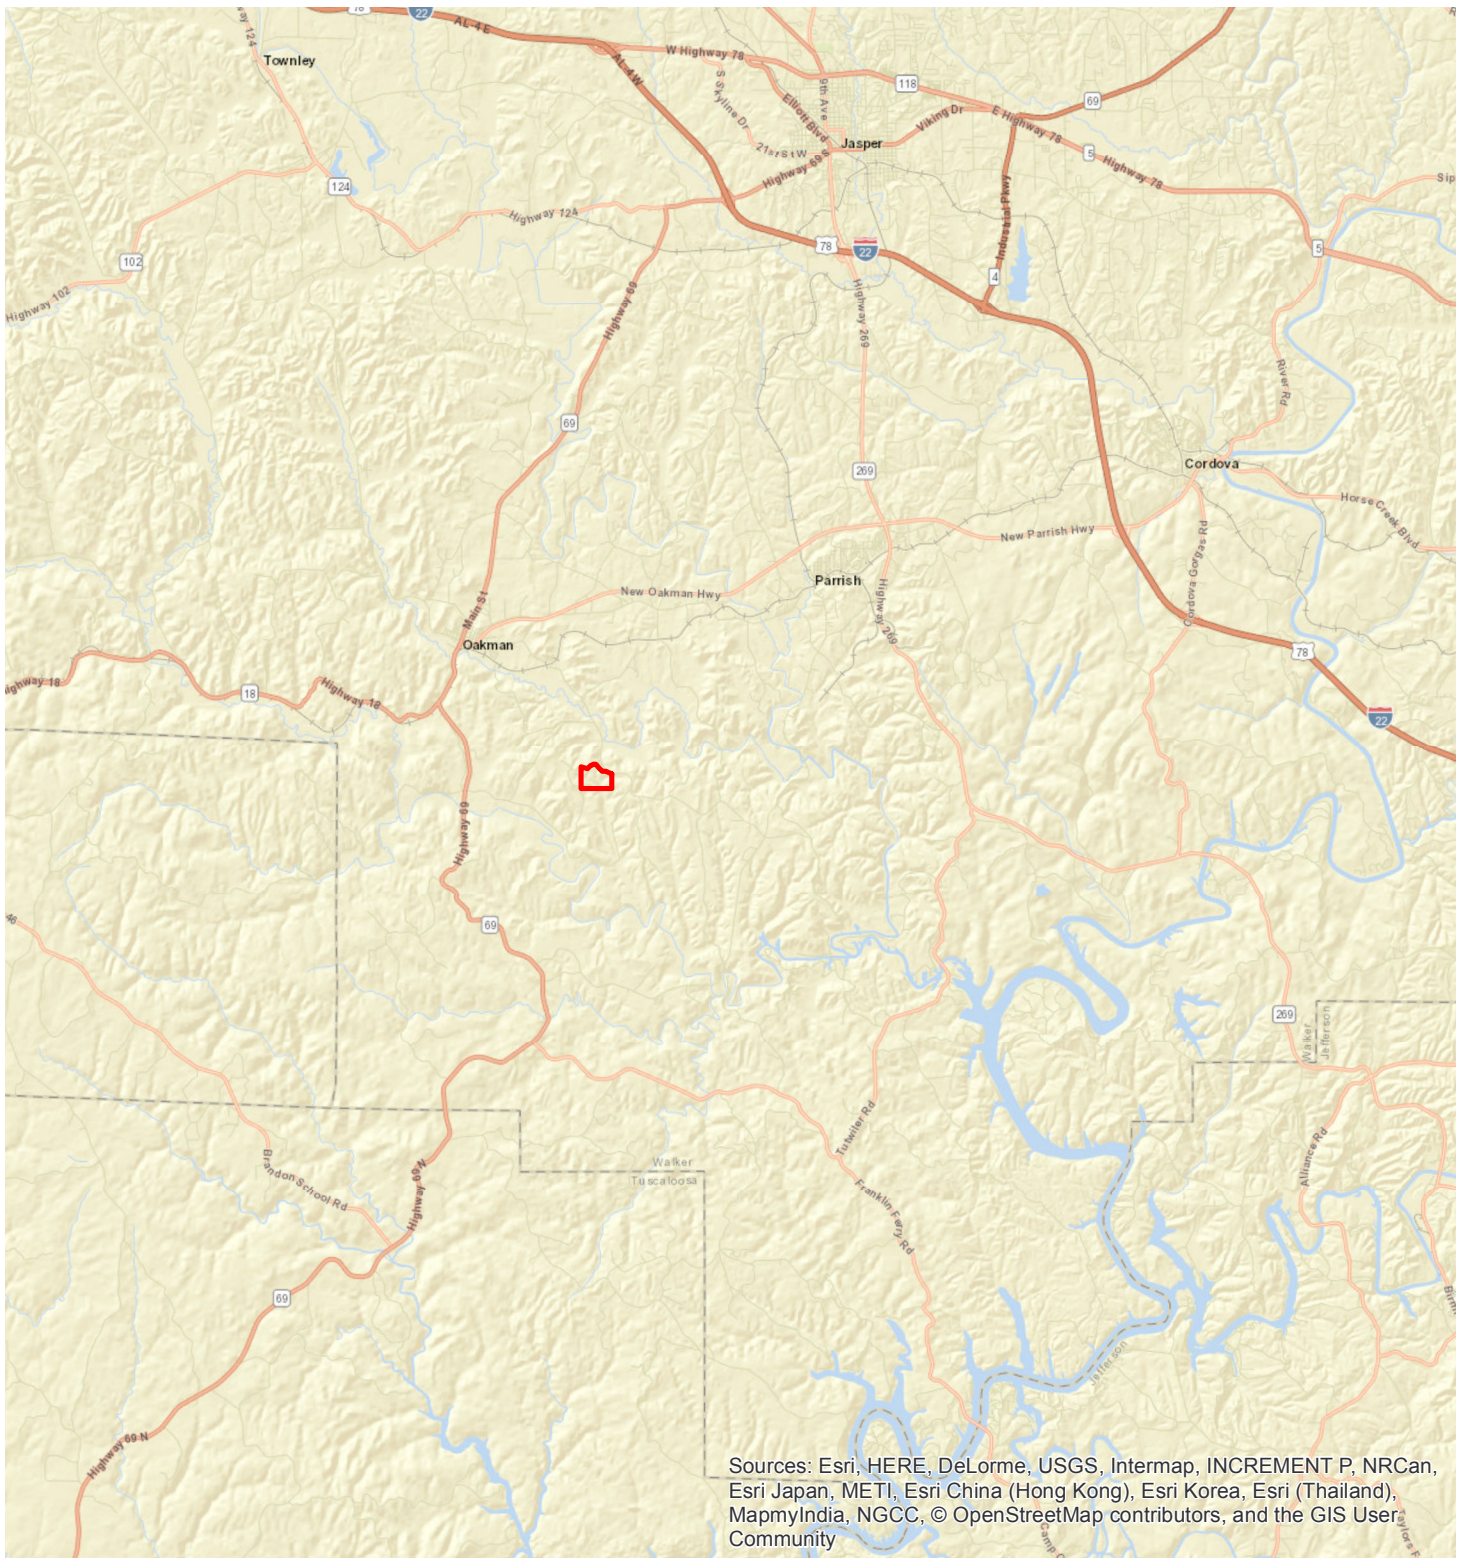

**Ernest Chapel Road South  
Walker County Alabama  
+/- 106 Acres**

Source: Esri, DigitalGlobe, GeoEye, Earthstar Geographics, CNES/Airbus DS, USDA, USGS, AeroGRID, IGN, and the GIS User Community

**Earnest Chapel Road South  
Walker County Alabama  
+/- 106 Acres**

**Earnest Chapel Road South  
Walker County Alabama  
+/- 106 Acres**