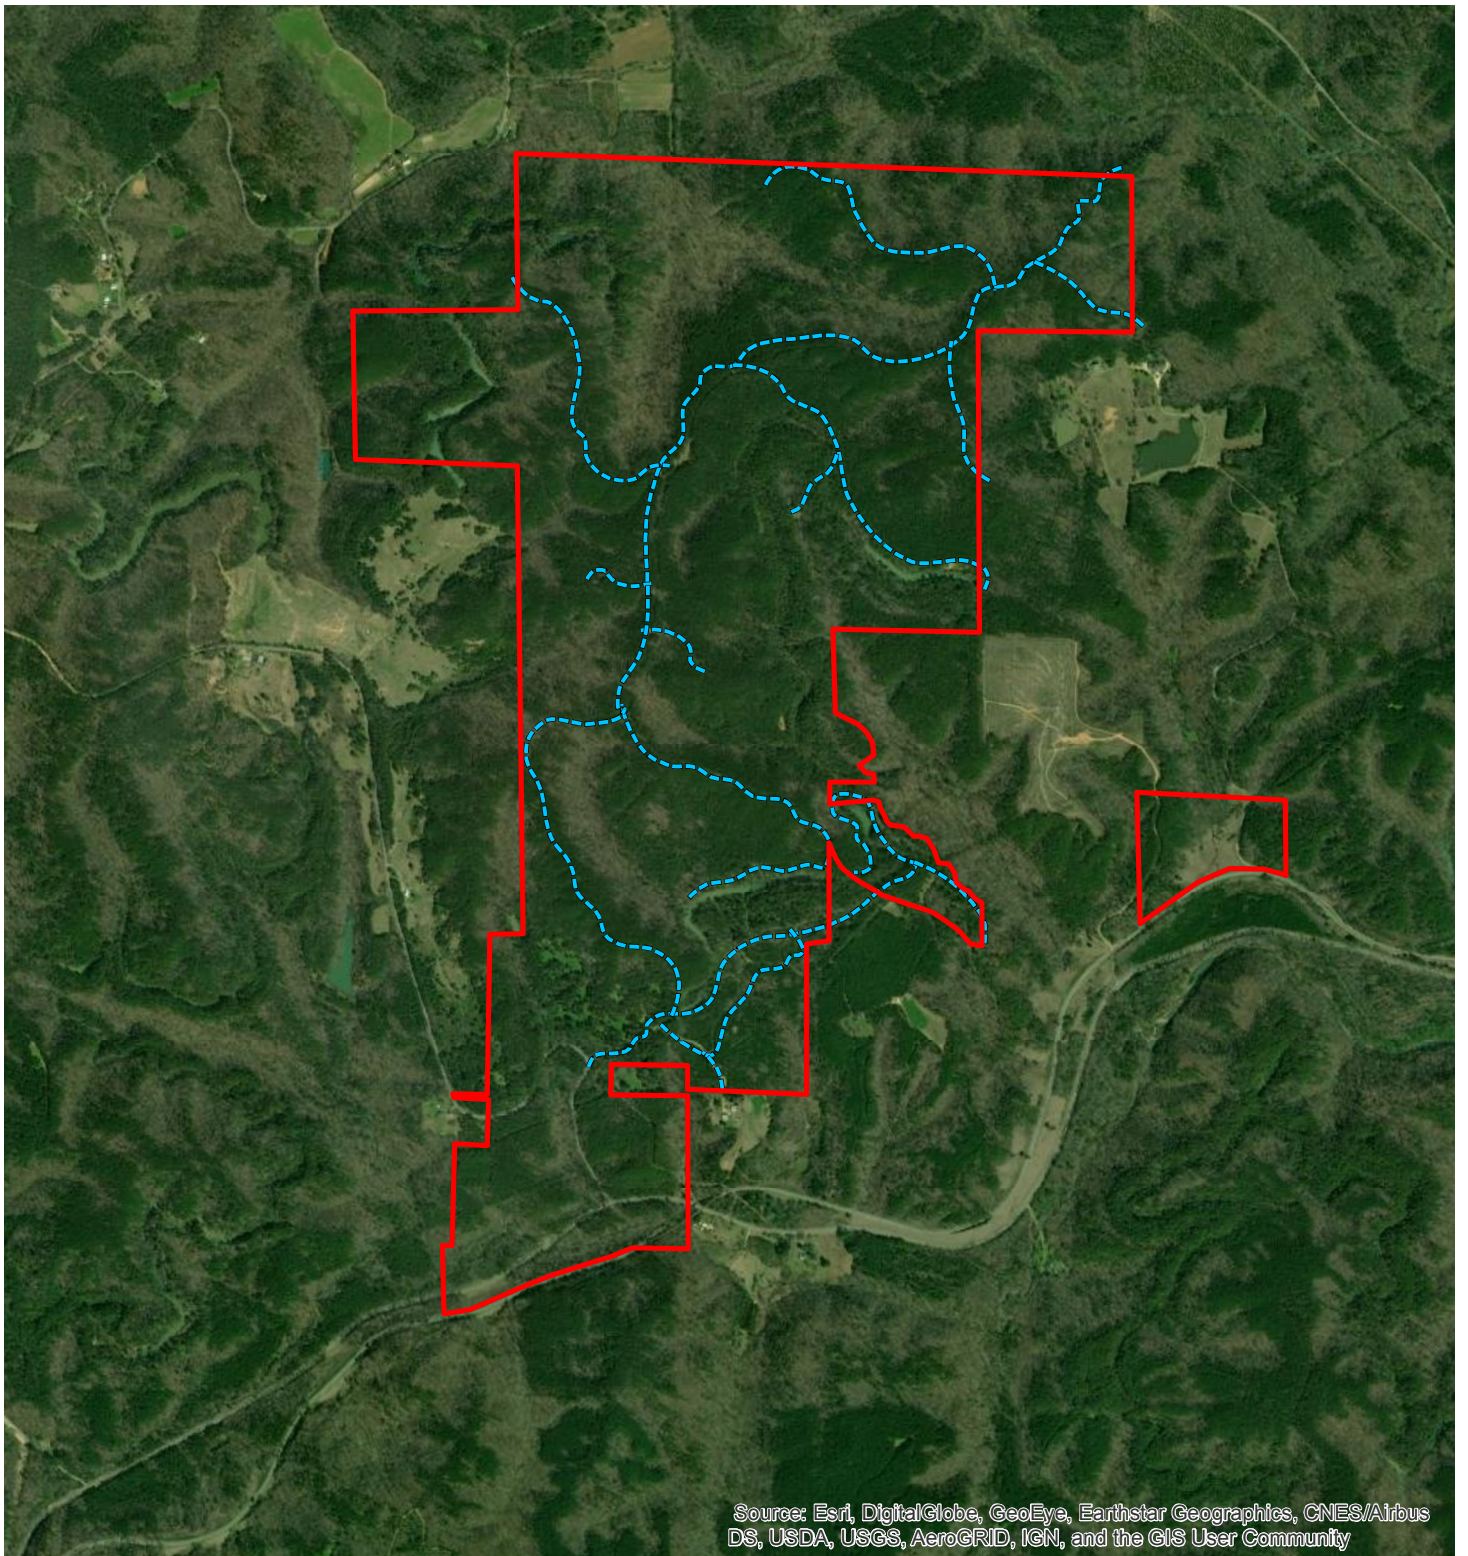

**Fulton Hill Road Tract
Walker County Alabama
+/- 811 Acres**

Source: Esri, DigitalGlobe, GeoEye, Earthstar Geographics, CNES/Airbus DS, USDA, USGS, AeroGRID, IGN, and the GIS User Community

**Fulton Hill Road Tract
Walker County Alabama
+/- 811 Acres**

Sources: Esri, HERE, DeLorme, USGS, Intermap, INCREMENT P, NRCan, Esri Japan, METI, Esri China (Hong Kong), Esri Korea, Esri (Thailand), MapmyIndia, NGCC, © OpenStreetMap contributors, and the GIS User Community

**Fulton Hill Road Tract
Walker County Alabama
+/- 811 Acres**

**Fulton Hill Road Tract
Walker County Alabama
+/- 811 Acres**