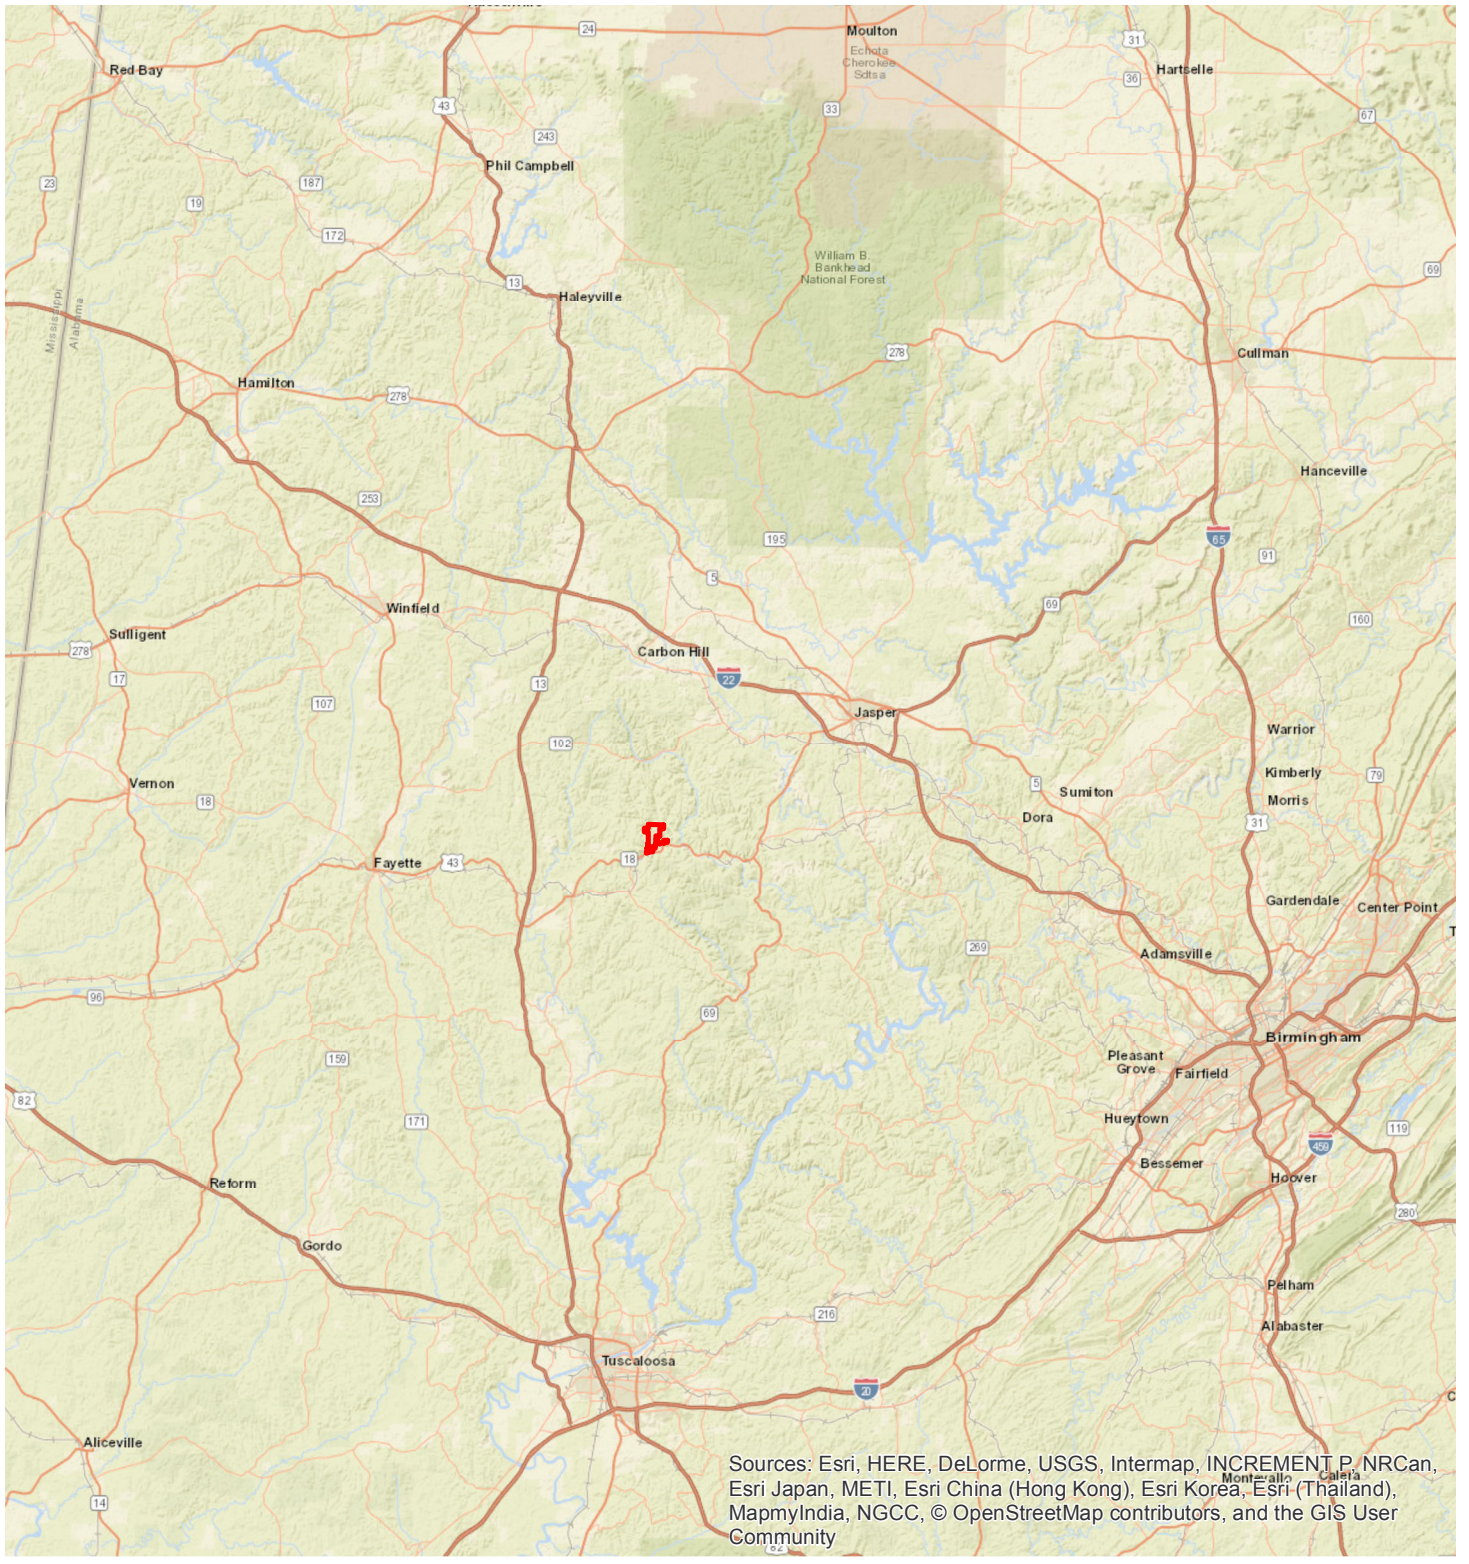

**Fulton Hill Road Tract
Walker County Alabama
+/- 811 Acres**

Source: Esri, DigitalGlobe, GeoEye, Earthstar Geographics, CNES/Airbus DS, USDA, USGS, AeroGRID, IGN, and the GIS User Community

**Fulton Hill Road Tract
Walker County Alabama
+/- 811 Acres**

Sources: Esri, HERE, DeLorme, USGS, Intermap, INCREMENT P, NRCan, Esri Japan, METI, Esri China (Hong Kong), Esri Korea, Esri (Thailand), MapmyIndia, NGCC, © OpenStreetMap contributors, and the GIS User Community

**Fulton Hill Road Tract
Walker County Alabama
+/- 811 Acres**

**Fulton Hill Road Tract
Walker County Alabama
+/- 811 Acres**