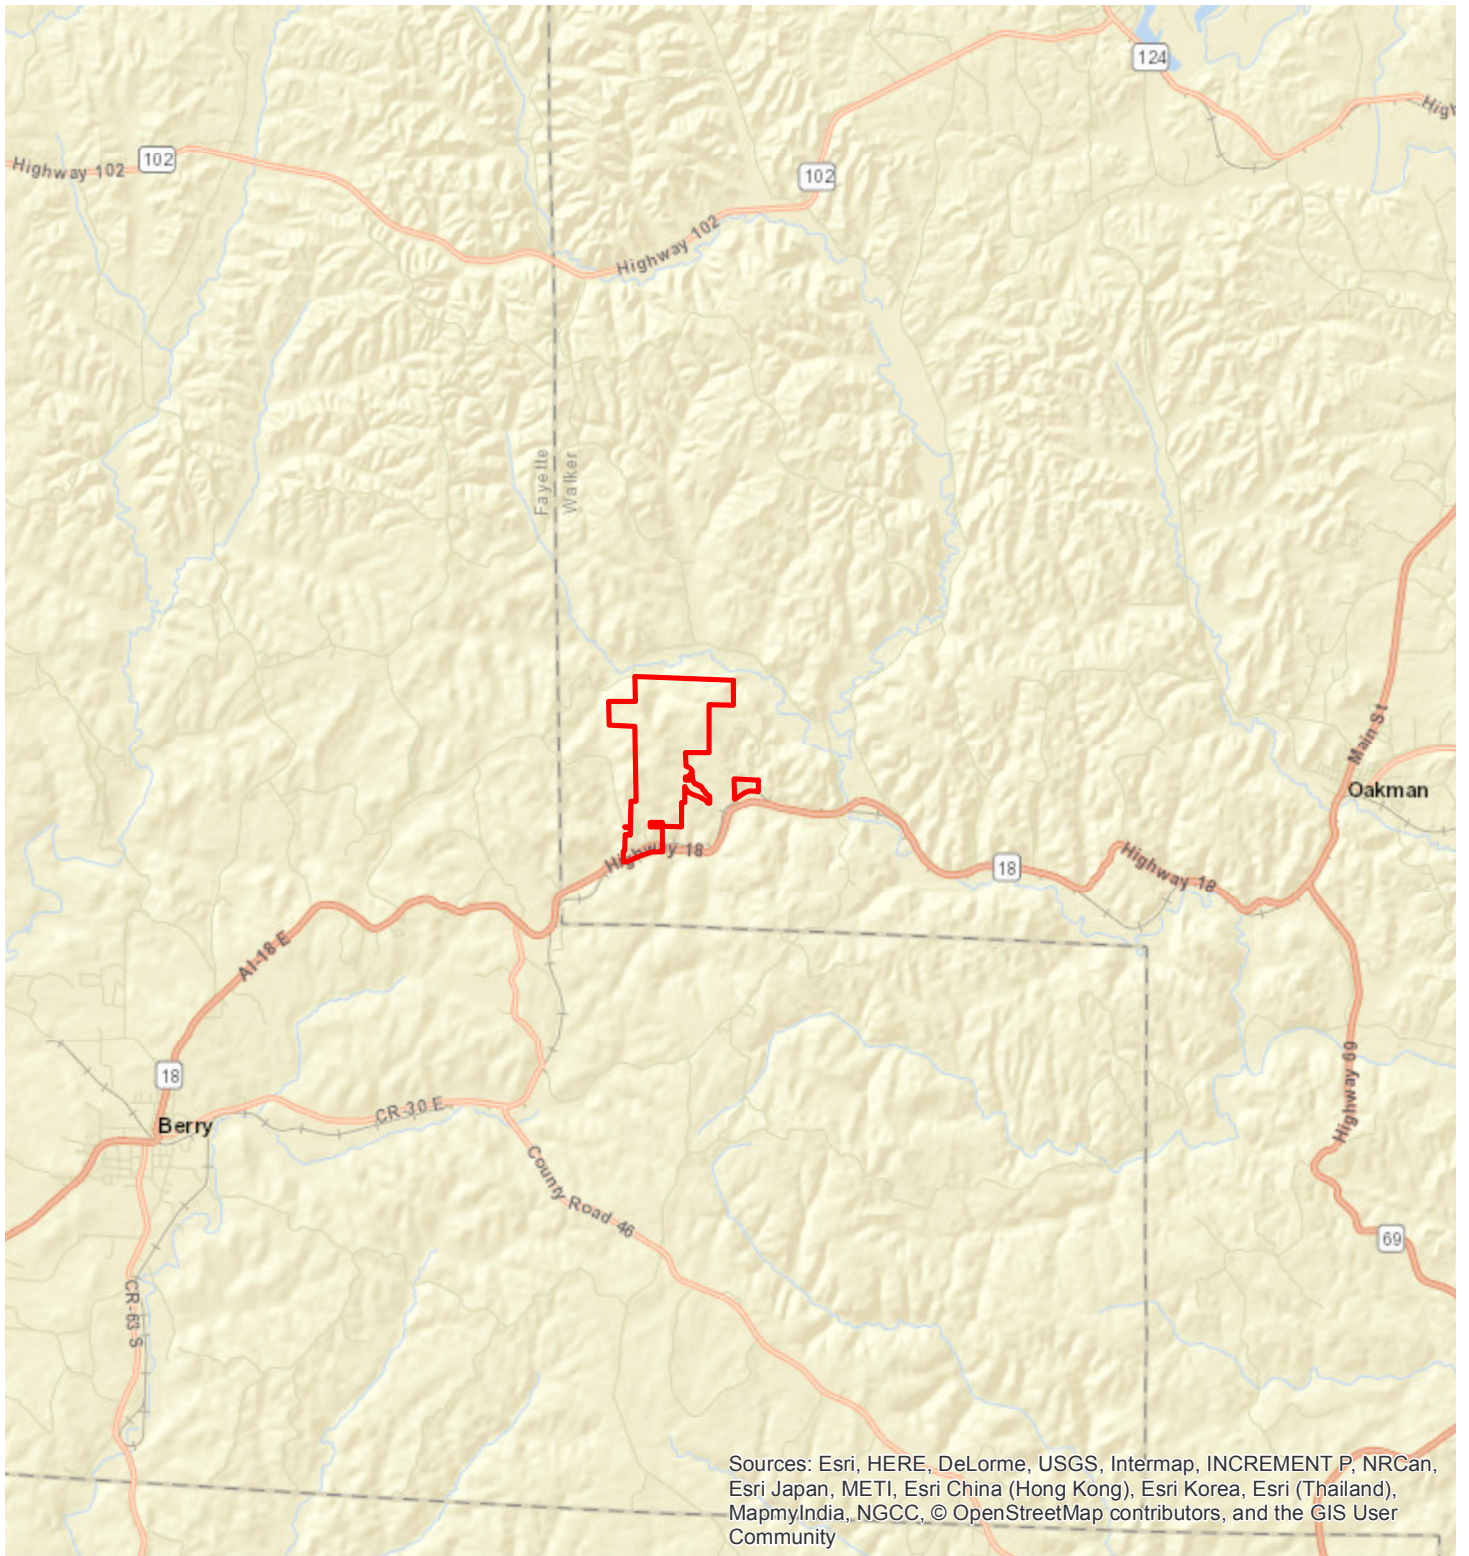

**Fulton Hill Road Tract
Walker County Alabama
+/- 811 Acres**

Source: Esri, DigitalGlobe, GeoEye, Earthstar Geographics, CNES/Airbus DS, USDA, USGS, AeroGRID, IGN, and the GIS User Community

**Fulton Hill Road Tract
Walker County Alabama
+/- 811 Acres**

Sources: Esri, HERE, DeLorme, USGS, Intermap, INCREMENT P, NRCan, Esri Japan, METI, Esri China (Hong Kong), Esri Korea, Esri (Thailand), MapmyIndia, NGCC, © OpenStreetMap contributors, and the GIS User Community

**Fulton Hill Road Tract
Walker County Alabama
+/- 811 Acres**

**Fulton Hill Road Tract
Walker County Alabama
+/- 811 Acres**