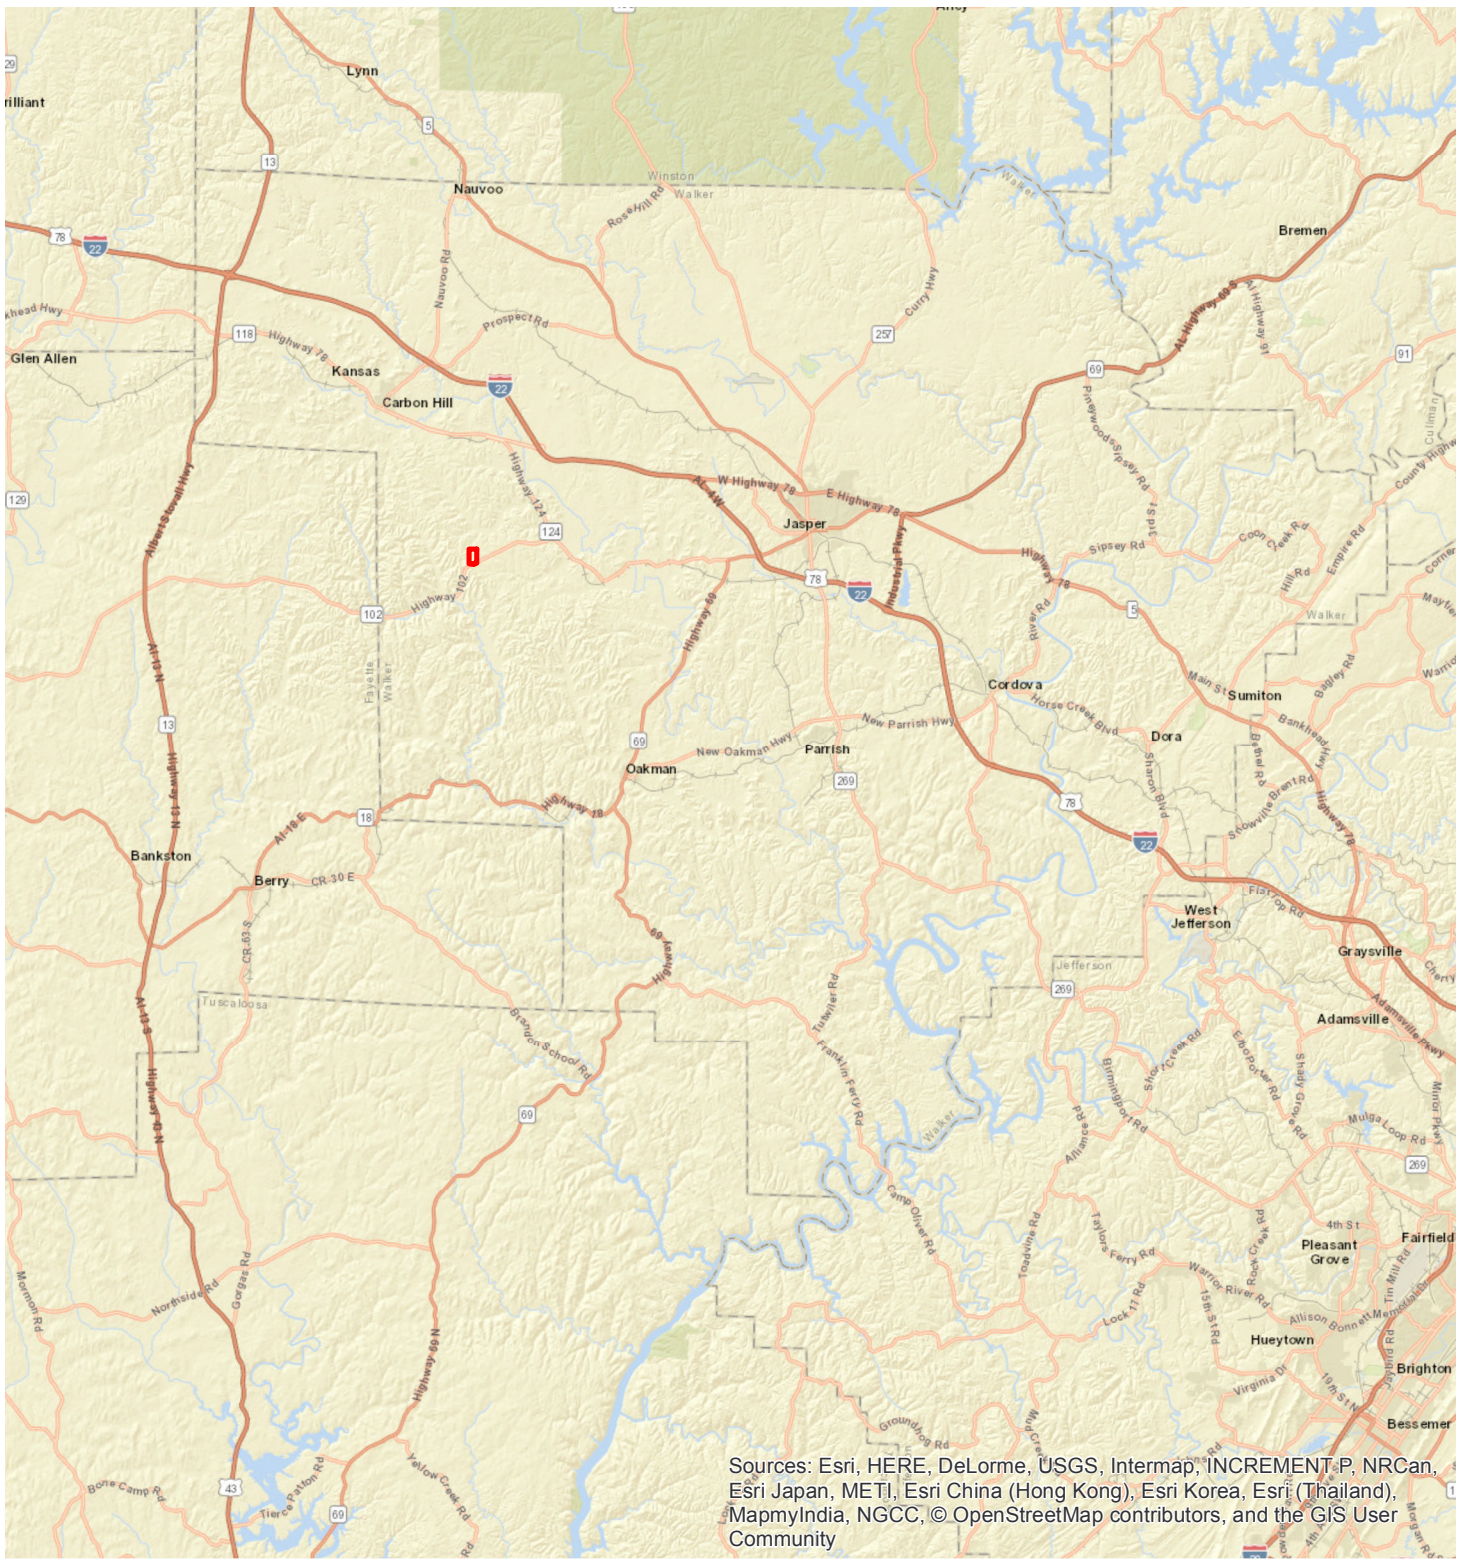

**Center Hill Tract
+/- 78.7 Acres
Walker County, AL**

Source: Esri, DigitalGlobe, GeoEye, Earthstar Geographics, CNES/Airbus DS, USDA, USGS, AeroGRID, IGN, and the GIS User Community

**Center Hill Tract
+/- 78.7 Acres
Walker County, AL**

Center Hill Tract
+/- 78.7 Acres
Walker County, AL

**Center Hill Tract
+/- 78.7 Acres
Walker County, AL**