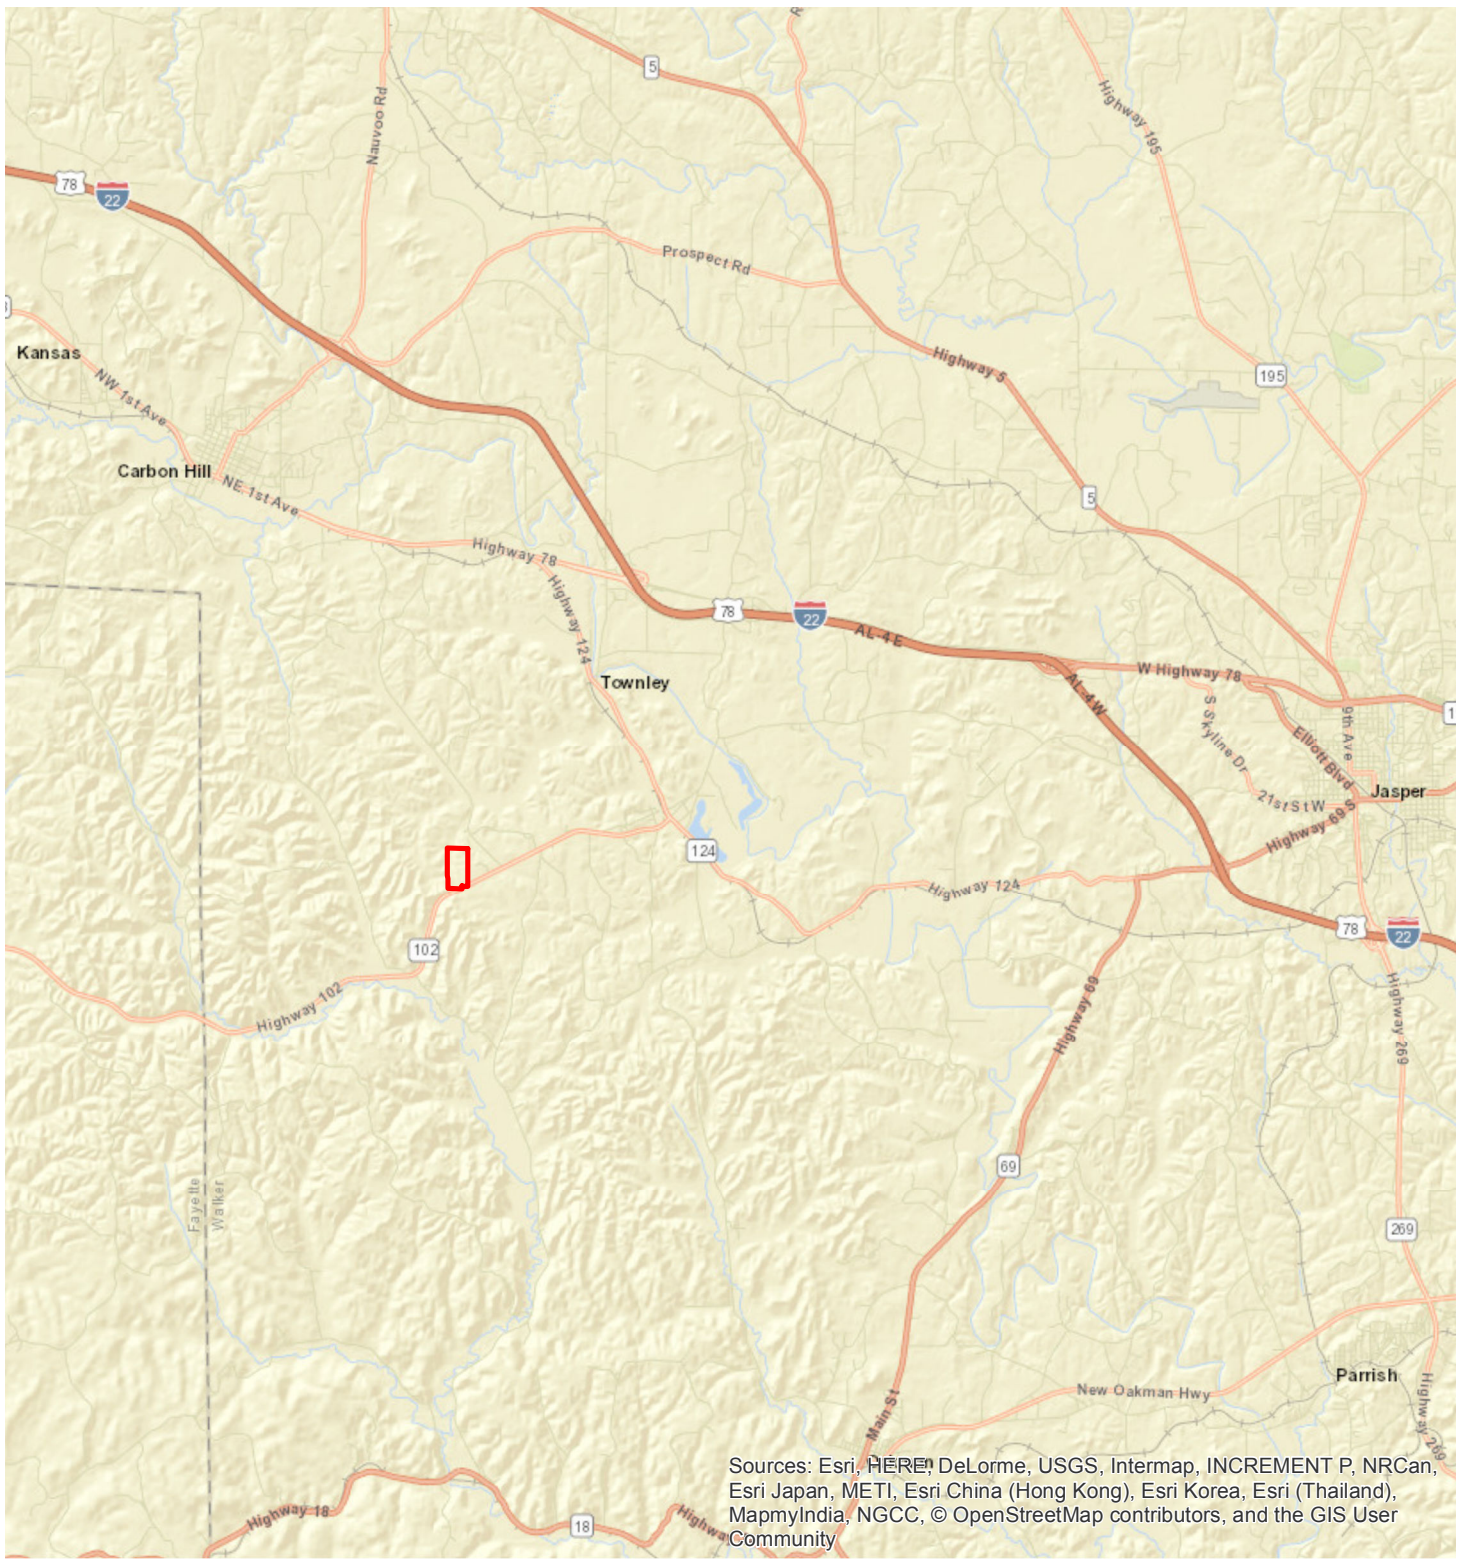

**Center Hill Tract
+/- 78.7 Acres
Walker County, AL**

Source: Esri, DigitalGlobe, GeoEye, Earthstar Geographics, CNES/Airbus DS, USDA, USGS, AeroGRID, IGN, and the GIS User Community

**Center Hill Tract
+/- 78.7 Acres
Walker County, AL**

Center Hill Tract
+/- 78.7 Acres
Walker County, AL

**Center Hill Tract
+/- 78.7 Acres
Walker County, AL**