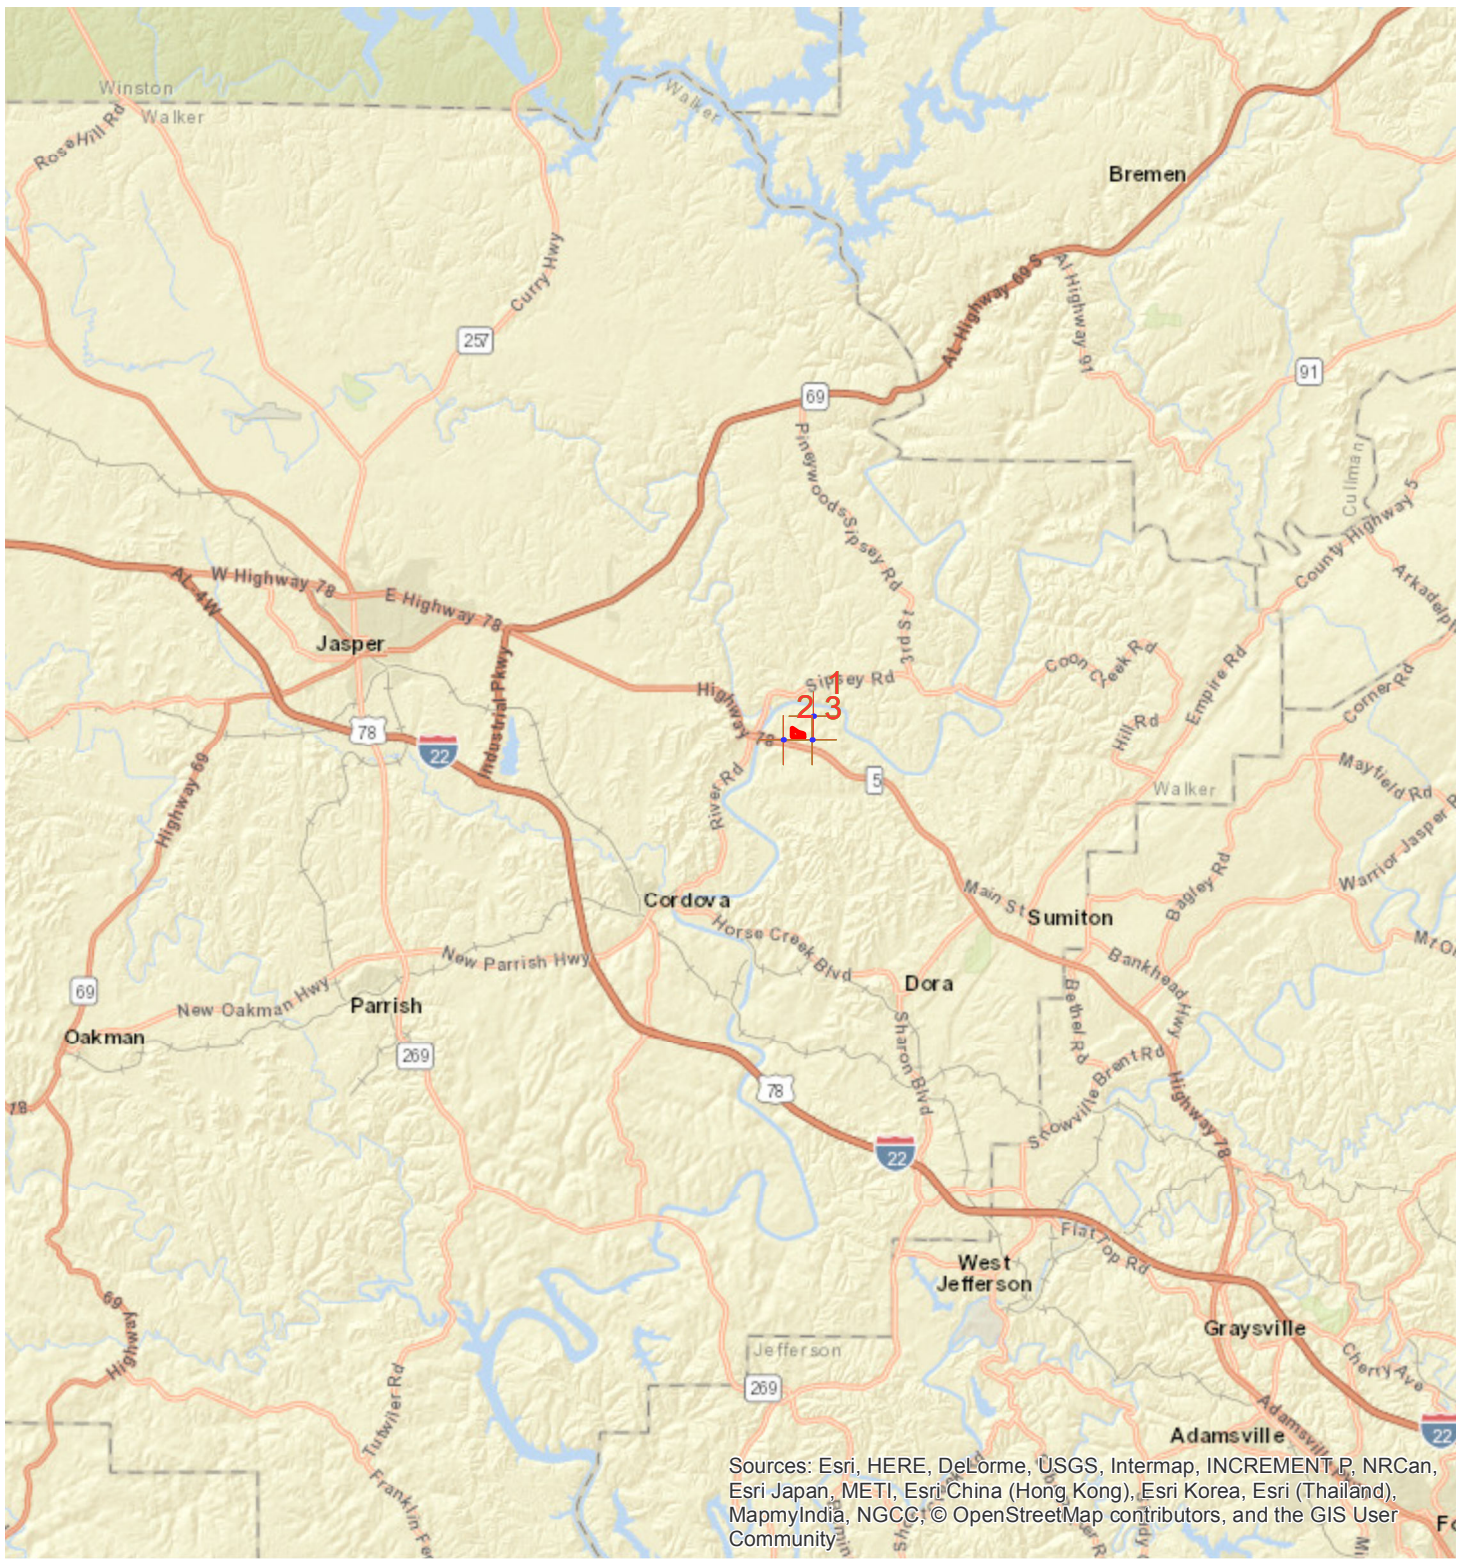

Lynns Park North Tract
Walker County AL
+/- 20 Acres

Lynns Park North Tract
Walker County AL
+/- 20 Acres

**Lynns Park Tracts
Walker County AL**

Lynns Park Tracts Walker County AL