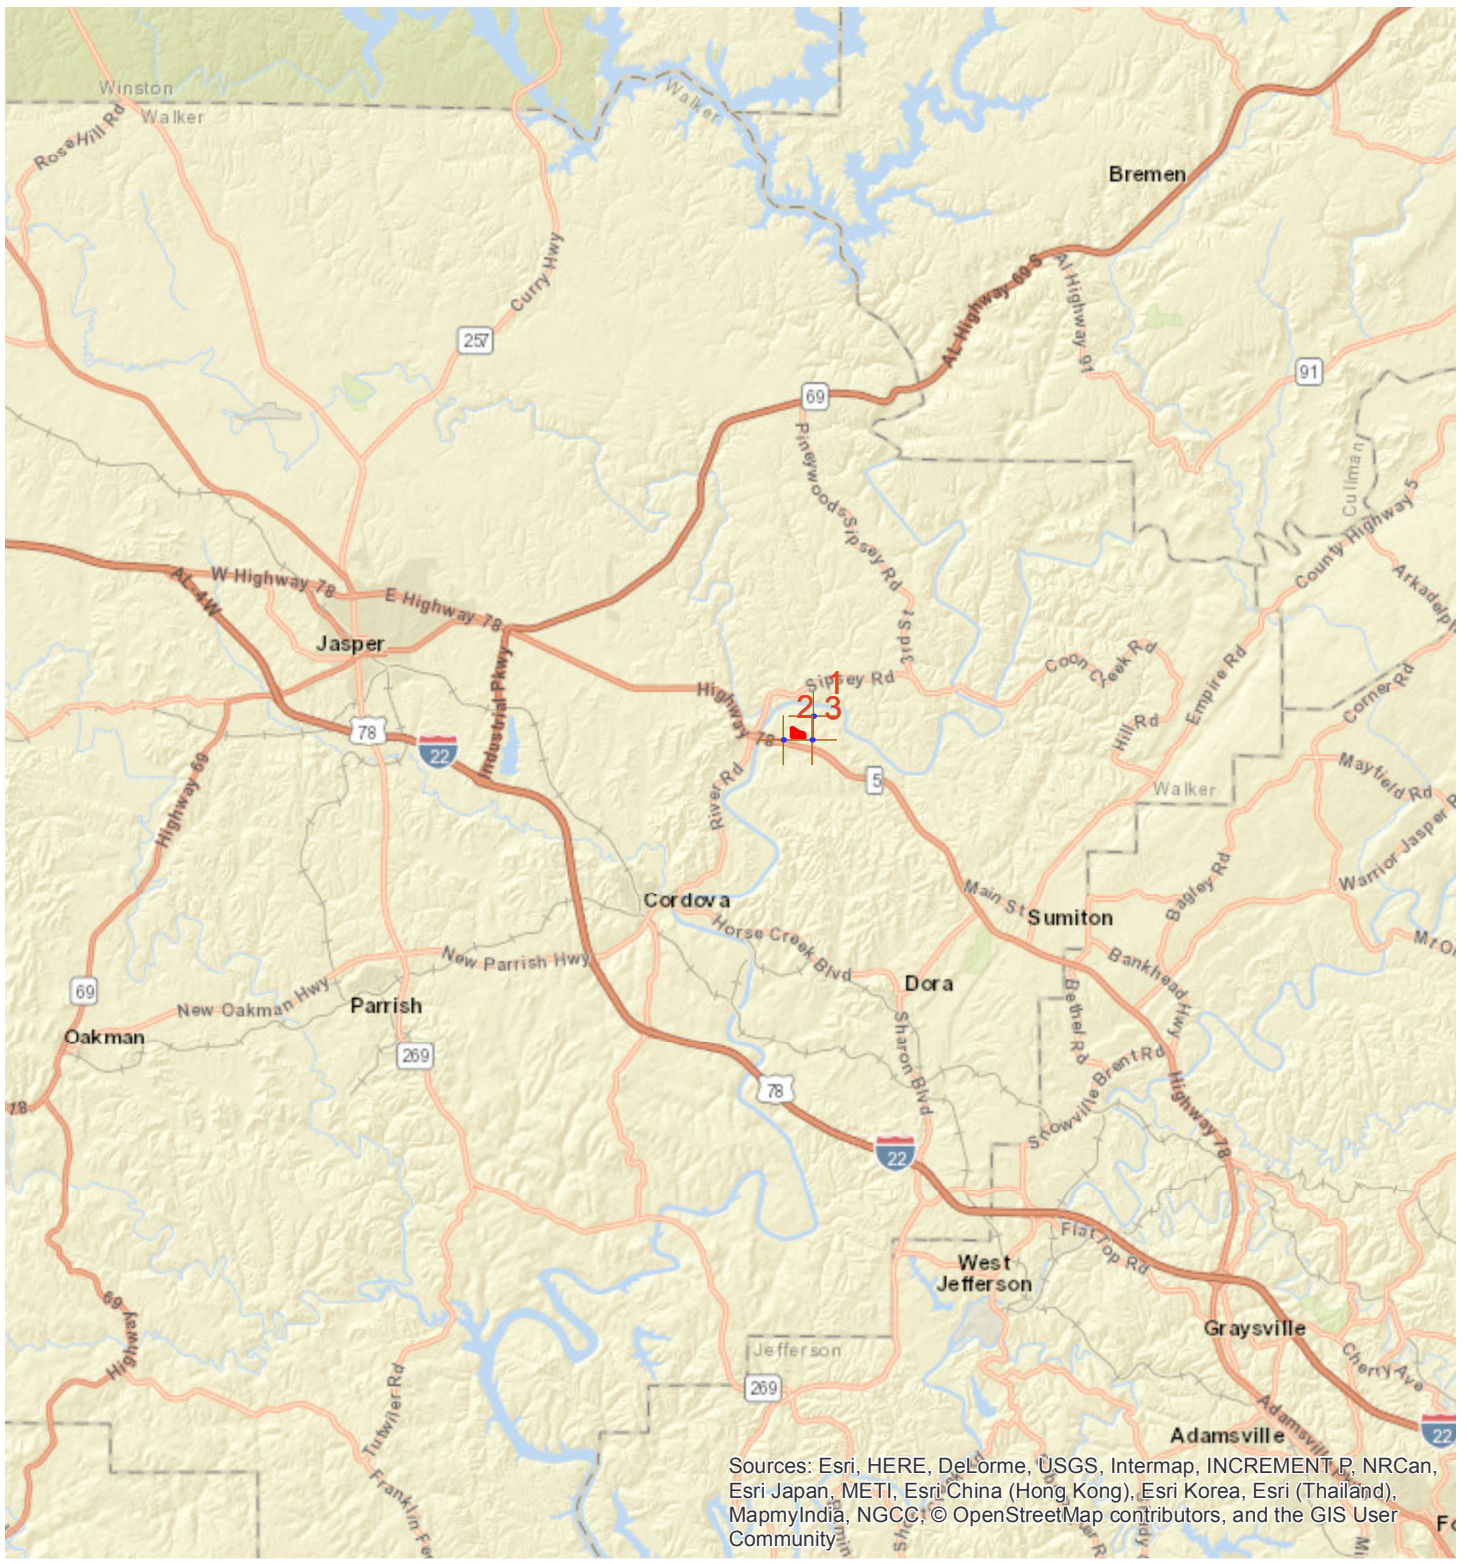

Lynns Park South Tract  
Walker County AL  
+/- 18 acres

Source: Esri, DigitalGlobe, GeoEye, Earthstar Geographics, CNES/Airbus DS, USDA, USGS, AeroGRID, IGN, and the GIS User Community

**Lynns Park South Tract**  
**Walker County AL**  
**+/- 18 acres**

**Lynns Park Tracts  
Walker County AL**

# Lynns Park Tracts Walker County AL