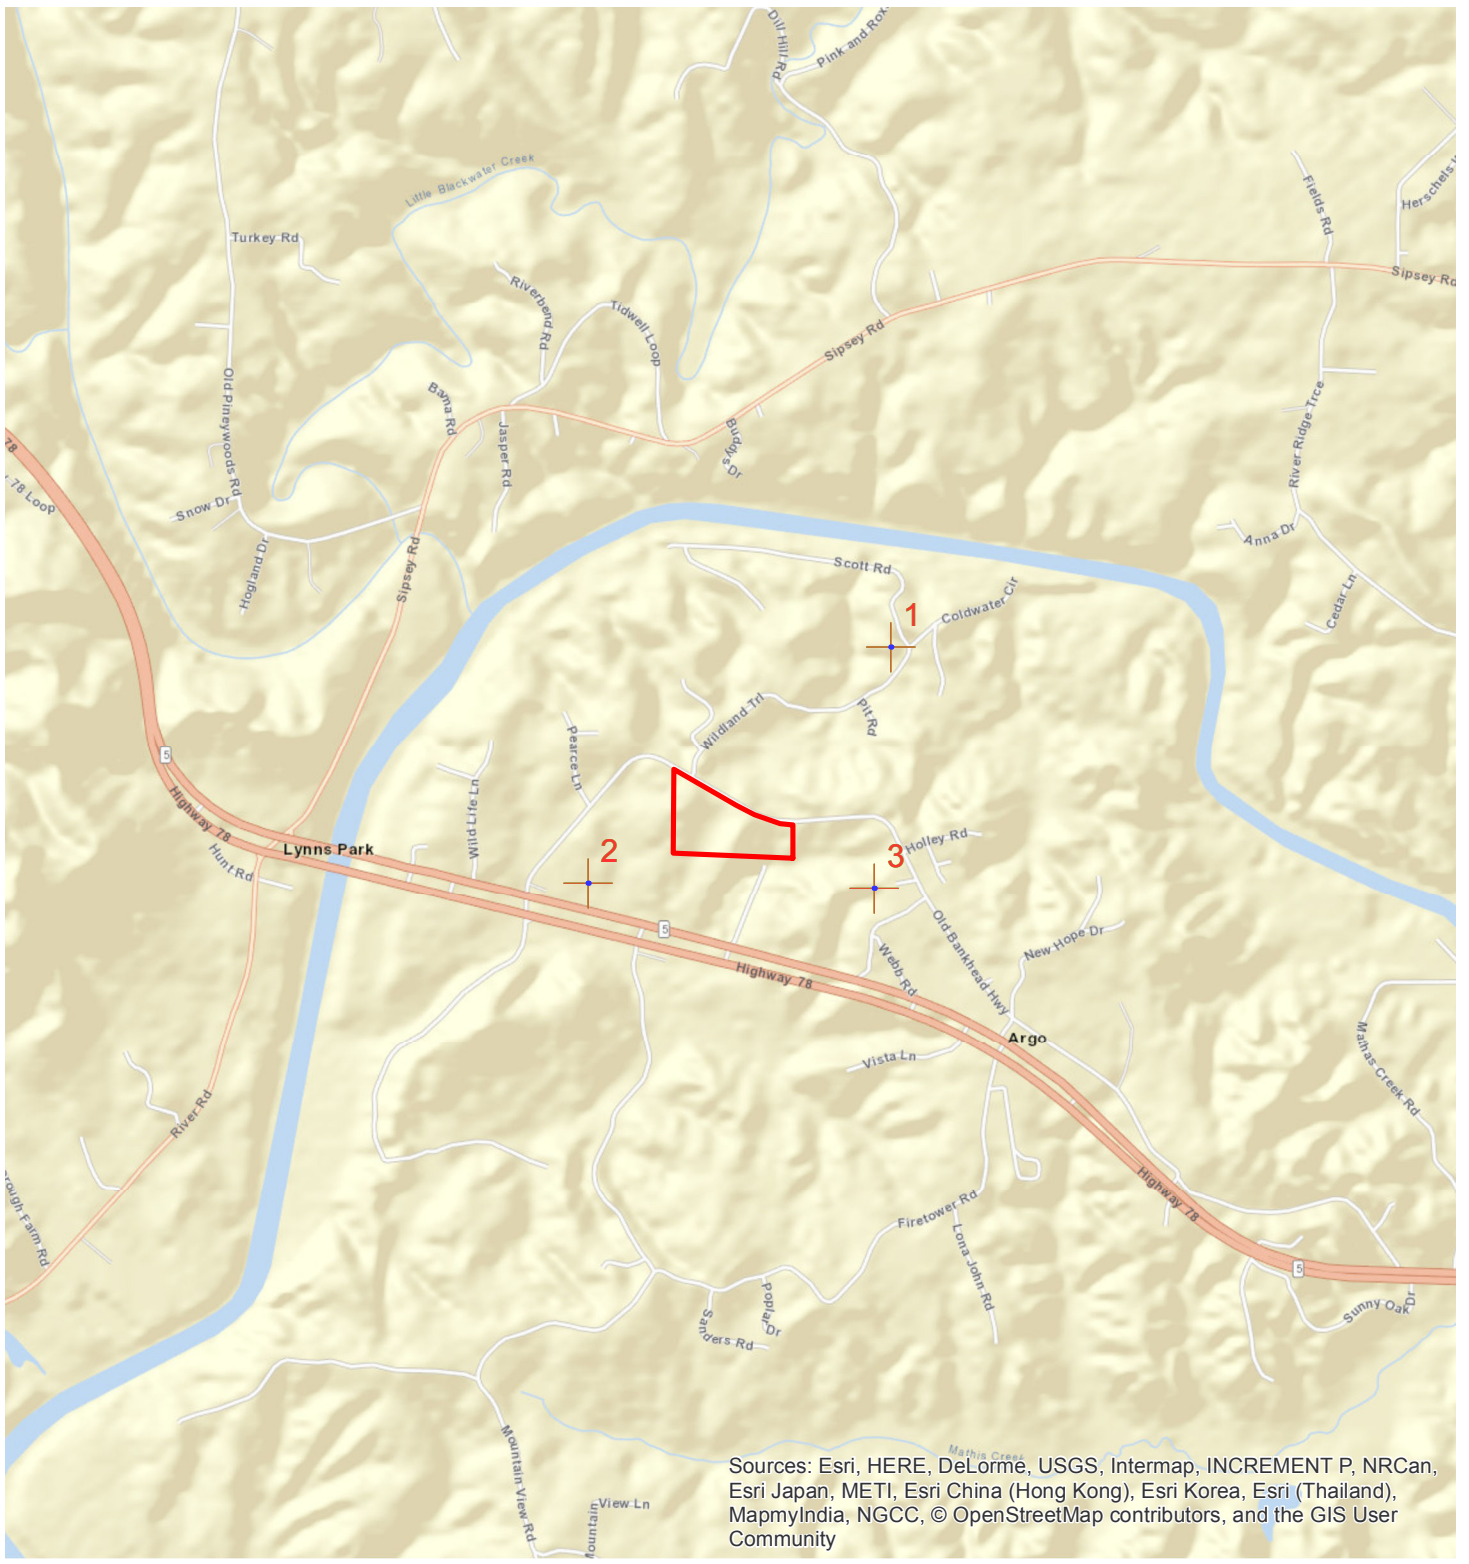

Lynns Park South Tract  
Walker County AL  
+/- 18 acres

Source: Esri, DigitalGlobe, GeoEye, Earthstar Geographics, CNES/Airbus DS, USDA, USGS, AeroGRID, IGN, and the GIS User Community

**Lynns Park South Tract**  
**Walker County AL**  
**+/- 18 acres**

**Lynns Park Tracts  
Walker County AL**

# Lynns Park Tracts Walker County AL