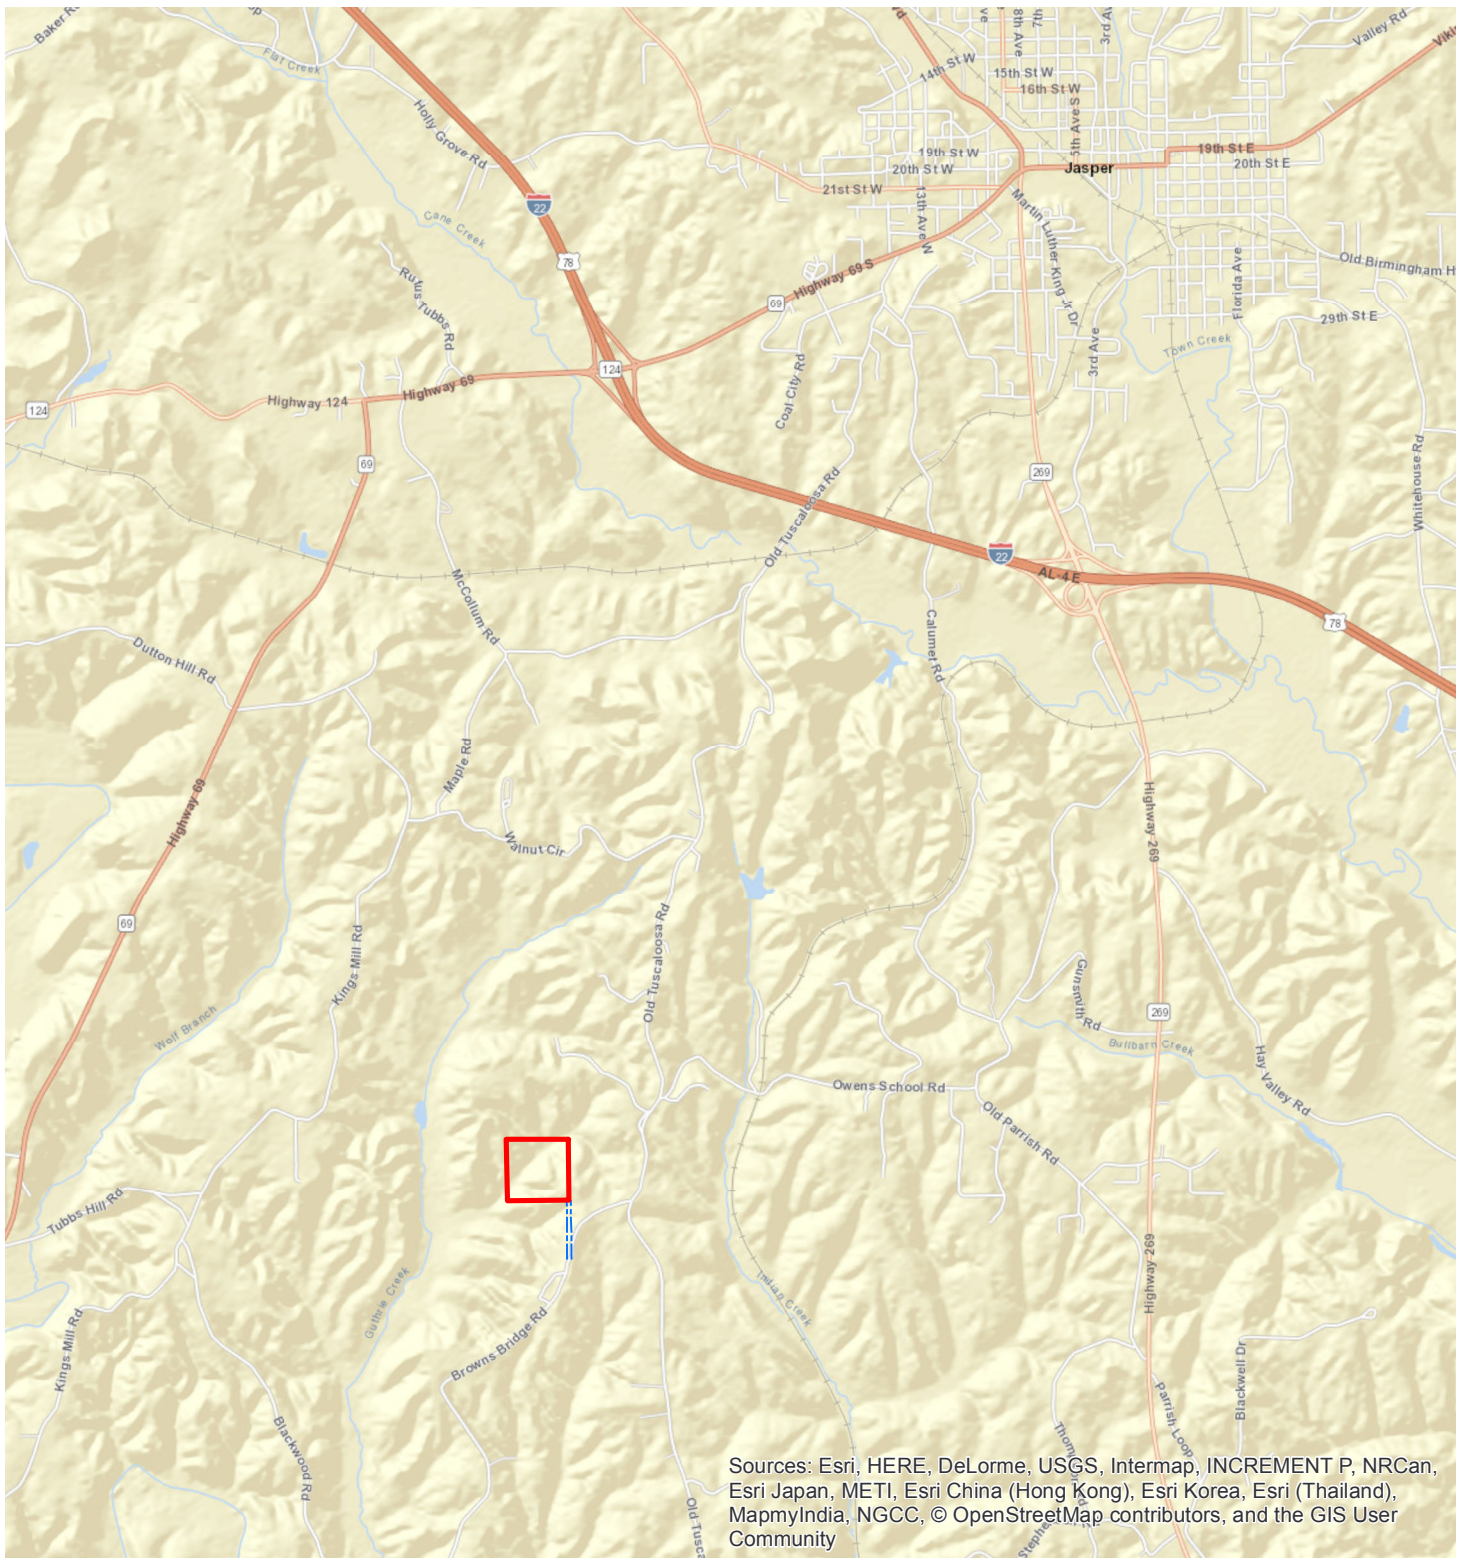

Perrin Tract
+/- 40 Acres
Walker County, AL

Source: Esri, DigitalGlobe, GeoEye, Earthstar Geographics, CNES/Airbus DS, USDA, USGS, AeroGRID, IGN, and the GIS User Community

**Perrin Tract
+/- 40 Acres
Walker County, AL**

**Perrin Tract
+/- 40 Acres
Walker County, AL**