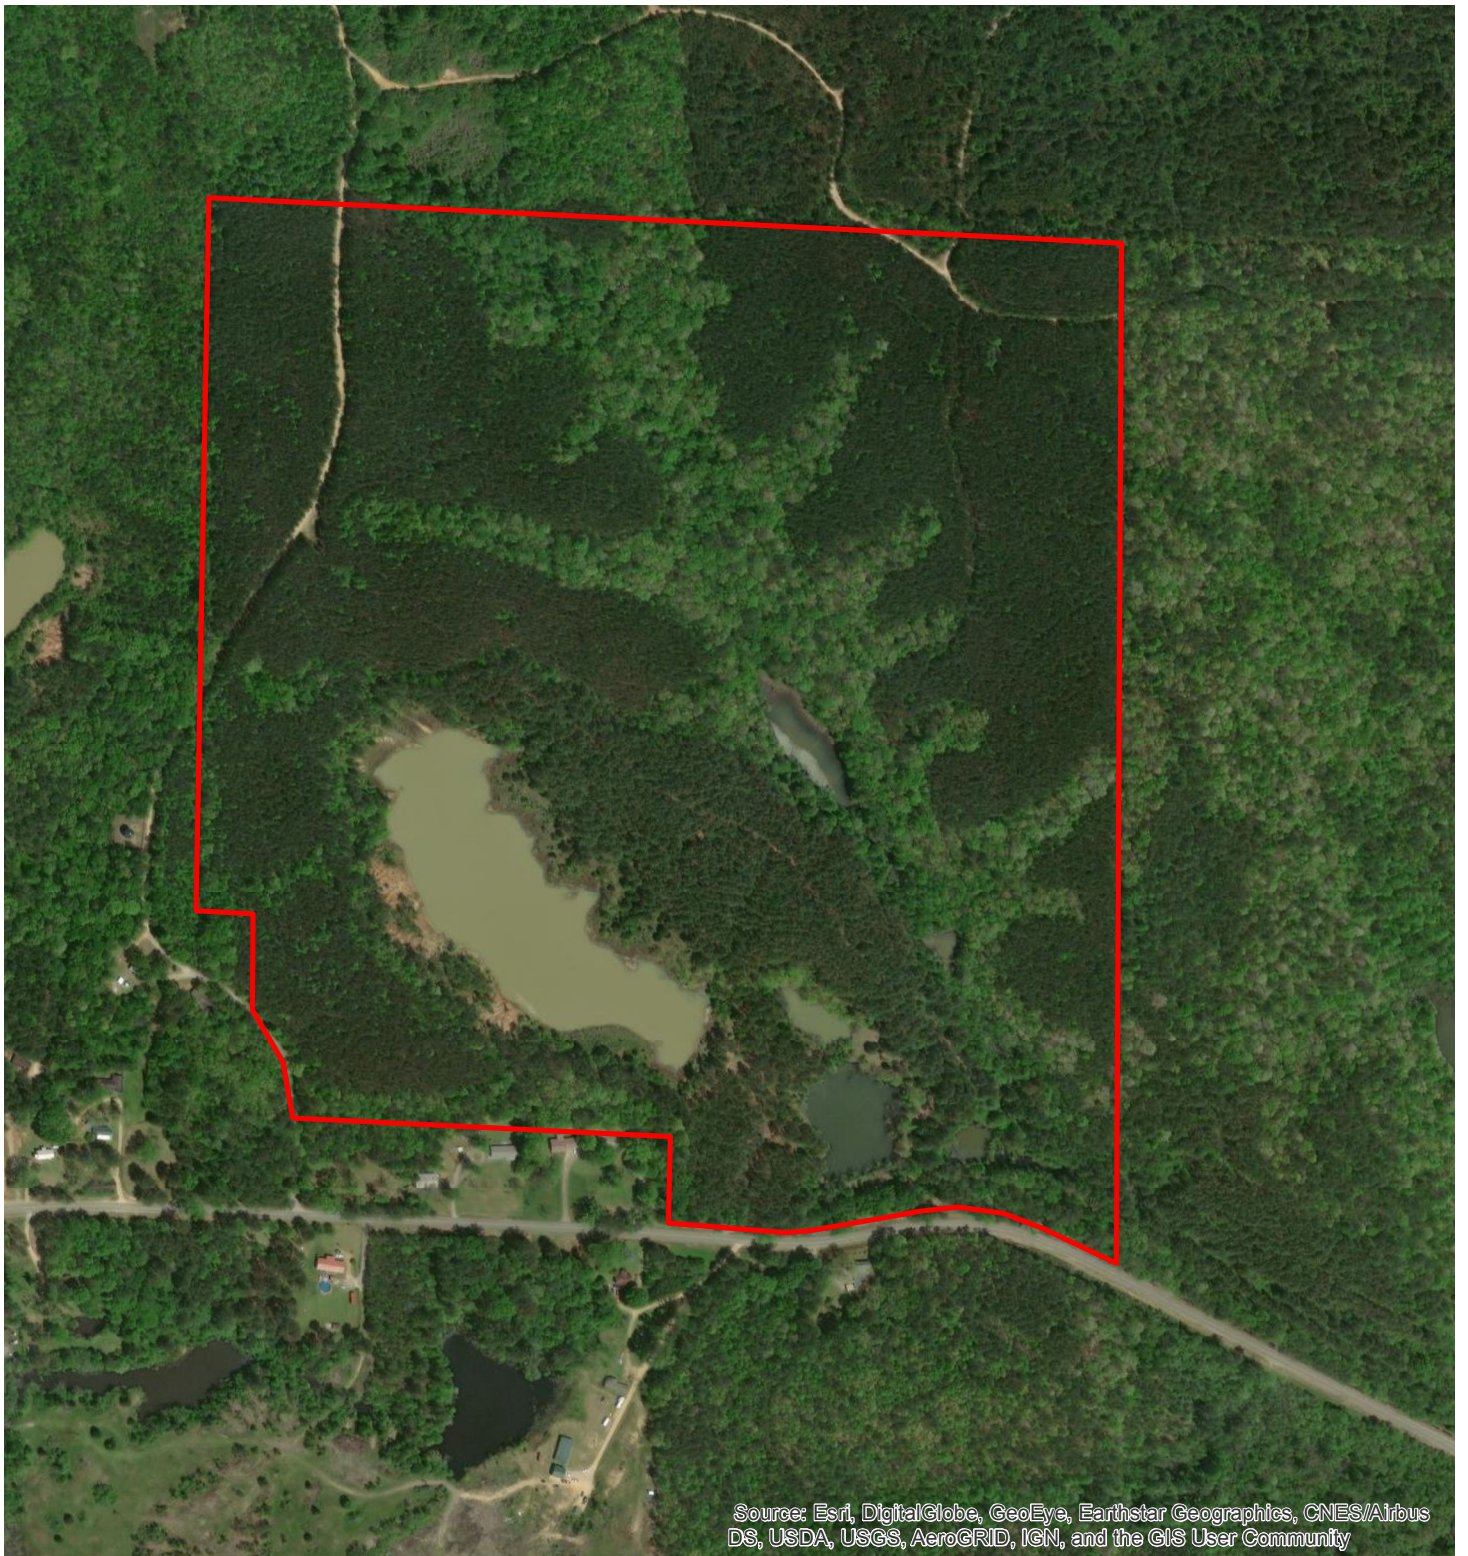

Pull Tight North Tract
+/- 162 Acres
Marion County, AL

**Pull Tight North Tract
+/- 162 Acres
Marion County, AL**

Sources: Esri, HERE, DeLorme, USGS, Intermap, INCREMENT P, NRCan, Esri Japan, METI, Esri China (Hong Kong), Esri Korea, Esri (Thailand), MapmyIndia, NGCC, © OpenStreetMap contributors, and the GIS User Community

**Pull Tight Tract
Marion County Alabama
+/- 193 Acres**

**Pull Tight Tract
Marion County Alabama
+/- 193 Acres**