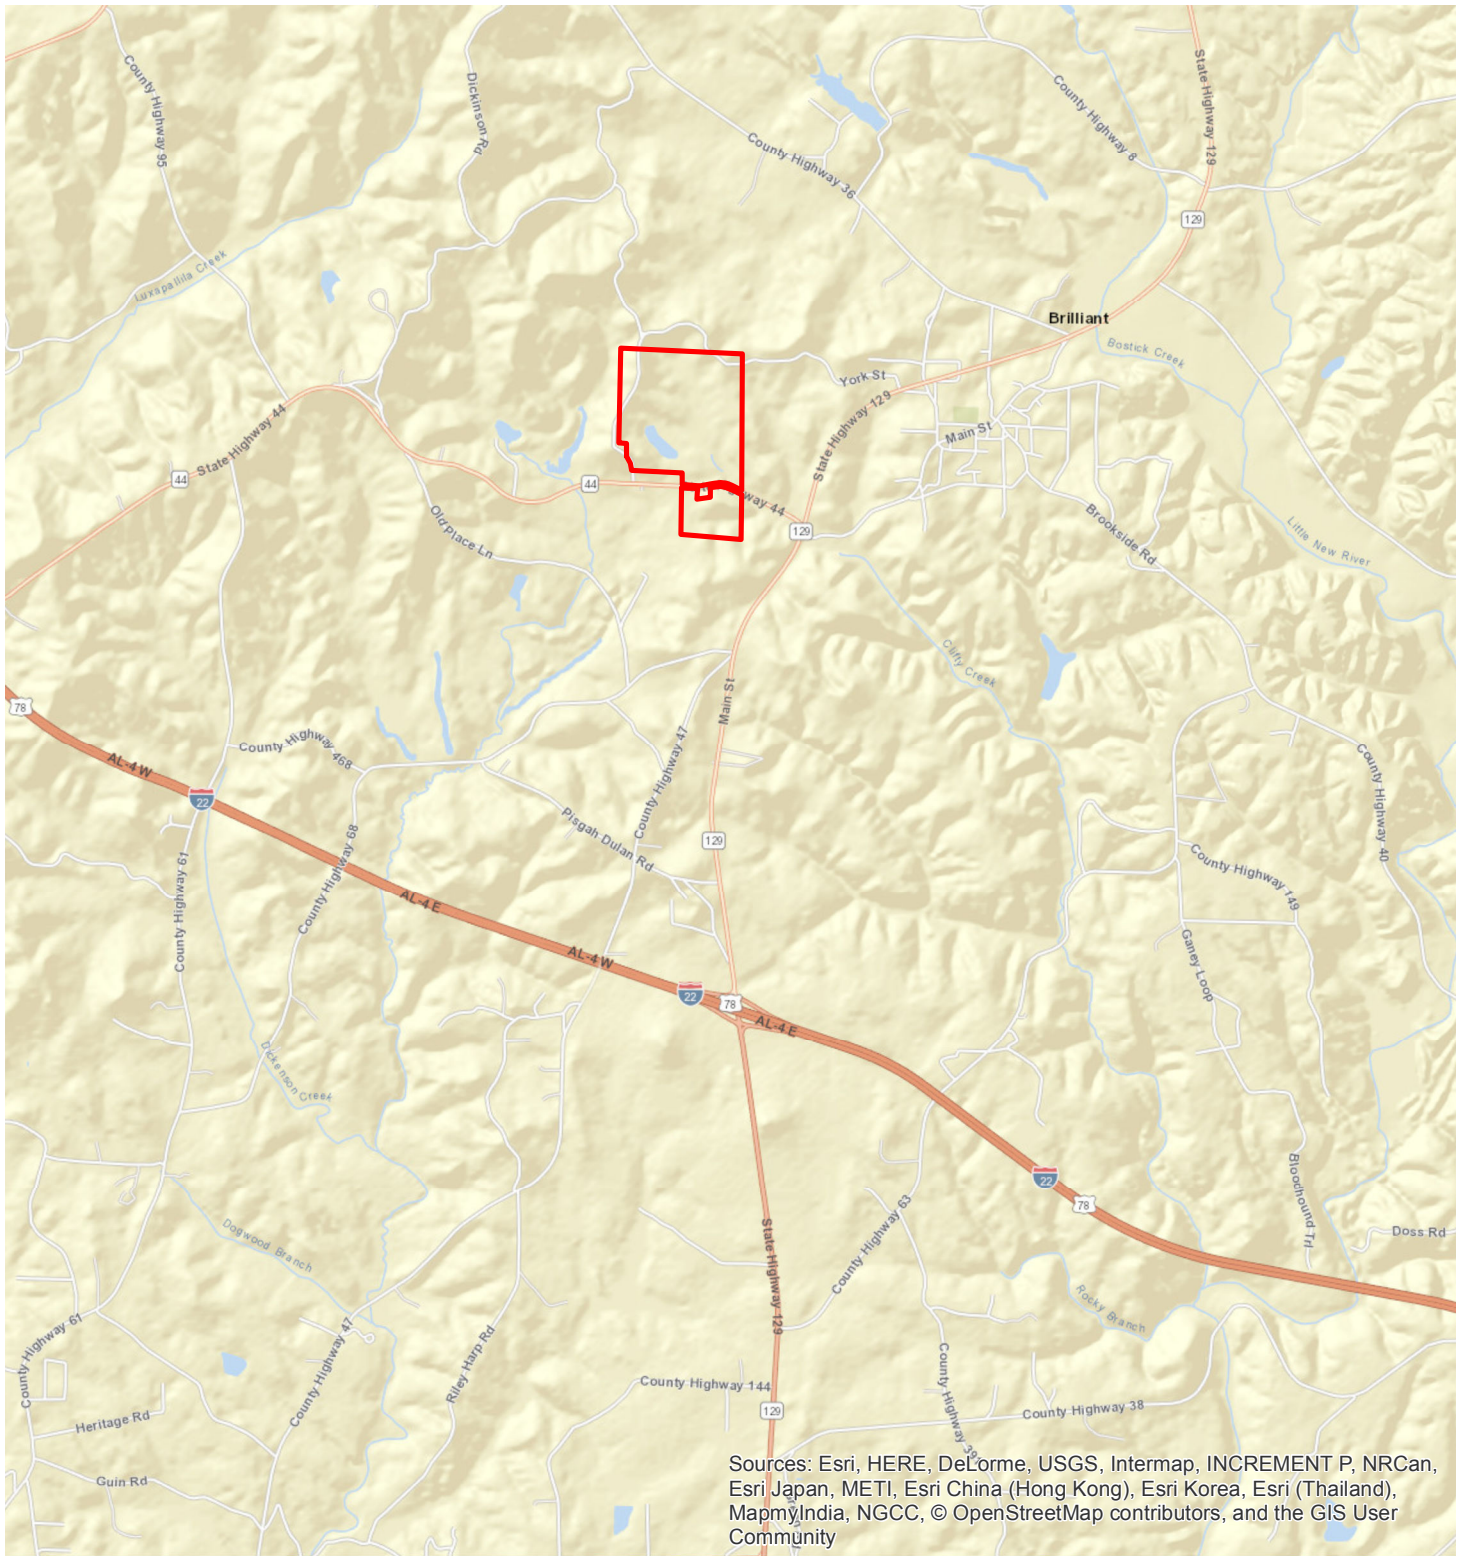

Pull Tight North Tract
+/- 162 Acres
Marion County, AL

**Pull Tight North Tract
+/- 162 Acres
Marion County, AL**

Sources: Esri, HERE, DeLorme, USGS, Intermap, INCREMENT P, NRCan, Esri Japan, METI, Esri China (Hong Kong), Esri Korea, Esri (Thailand), MapmyIndia, NGCC, © OpenStreetMap contributors, and the GIS User Community

**Pull Tight Tract
Marion County Alabama
+/- 193 Acres**

**Pull Tight Tract
Marion County Alabama
+/- 193 Acres**