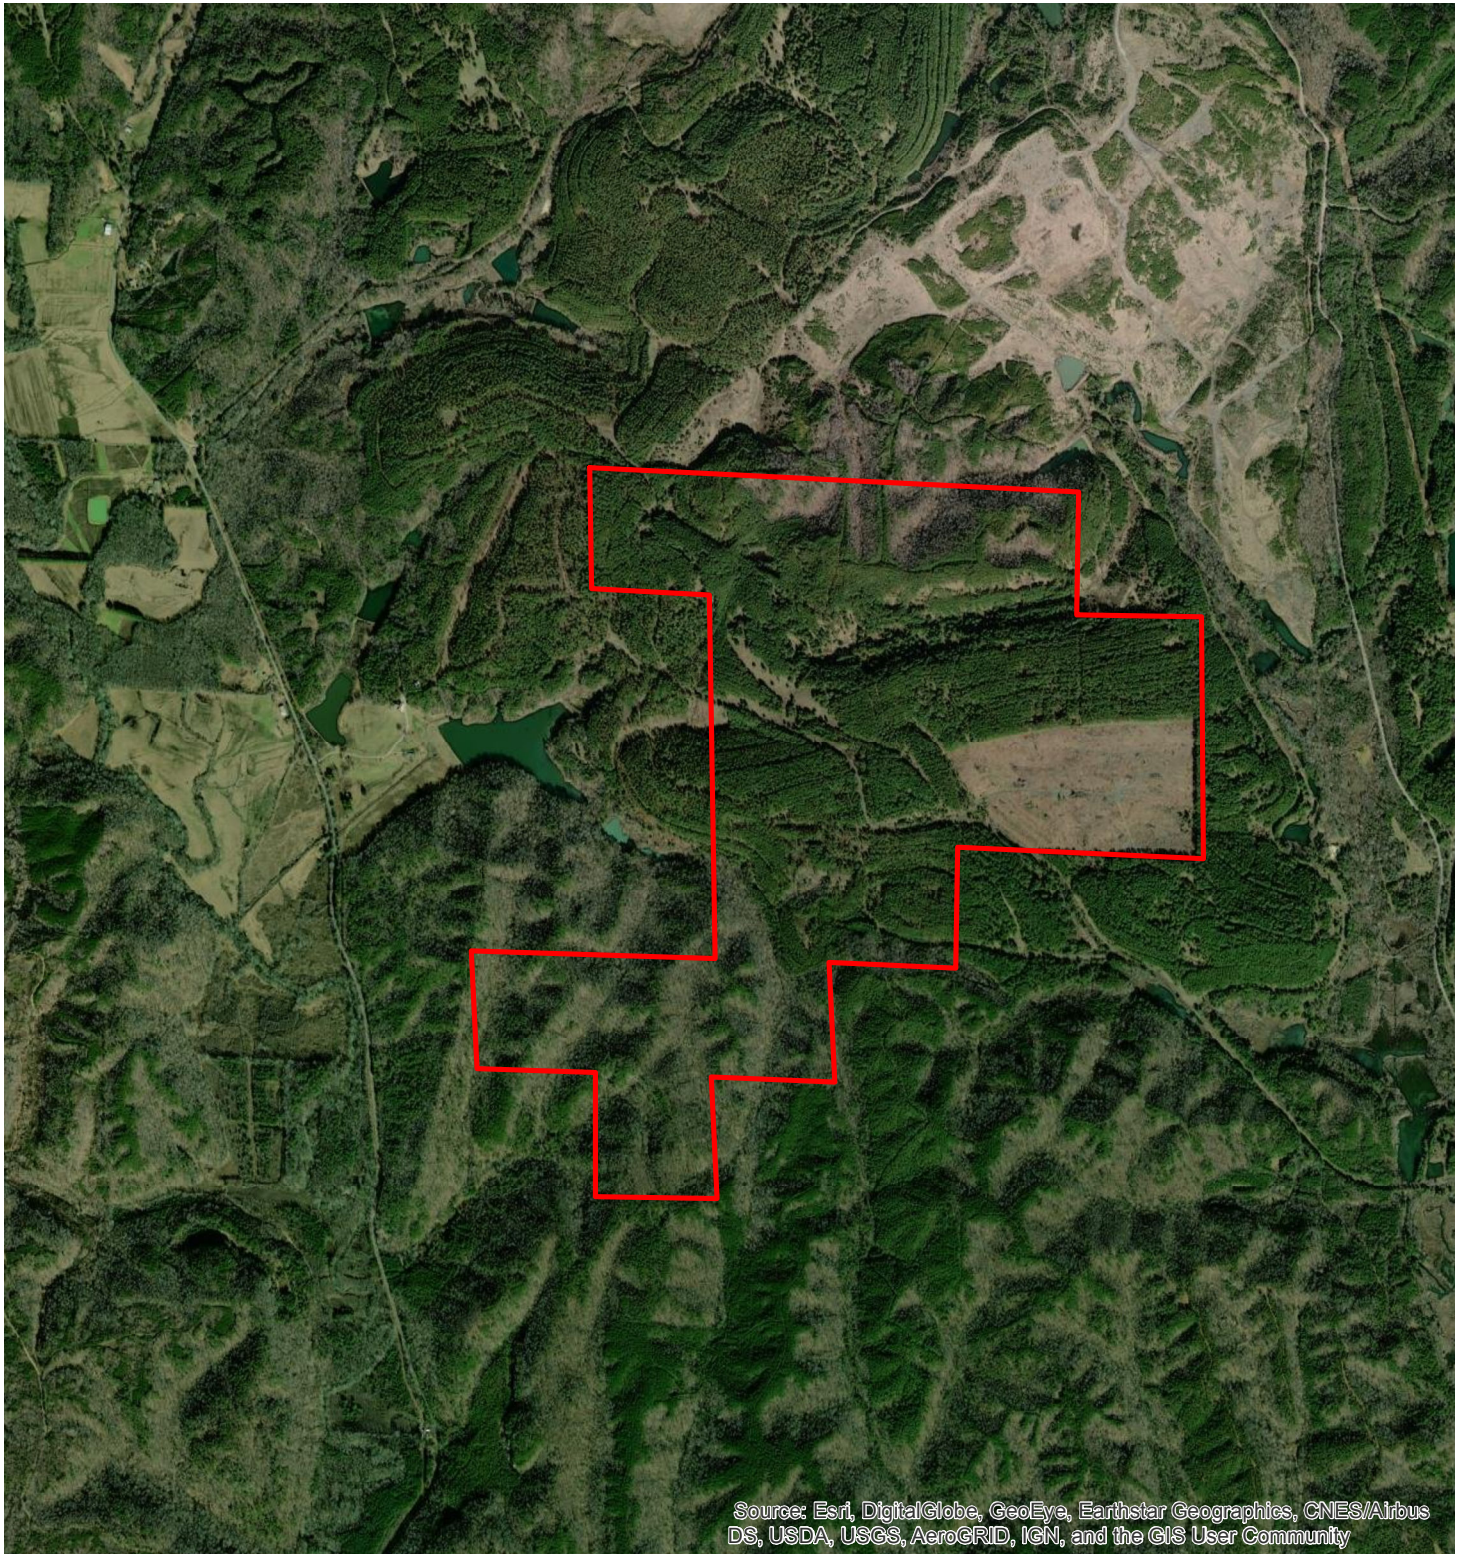

Townley Tract
Walker County AL
+/- 720 acres

Source: Esri, DigitalGlobe, GeoEye, Earthstar Geographics, CNES/Airbus DS, USDA, USGS, AeroGRID, IGN, and the GIS User Community

Townley Tract
Walker County AL
+/- 720 acres