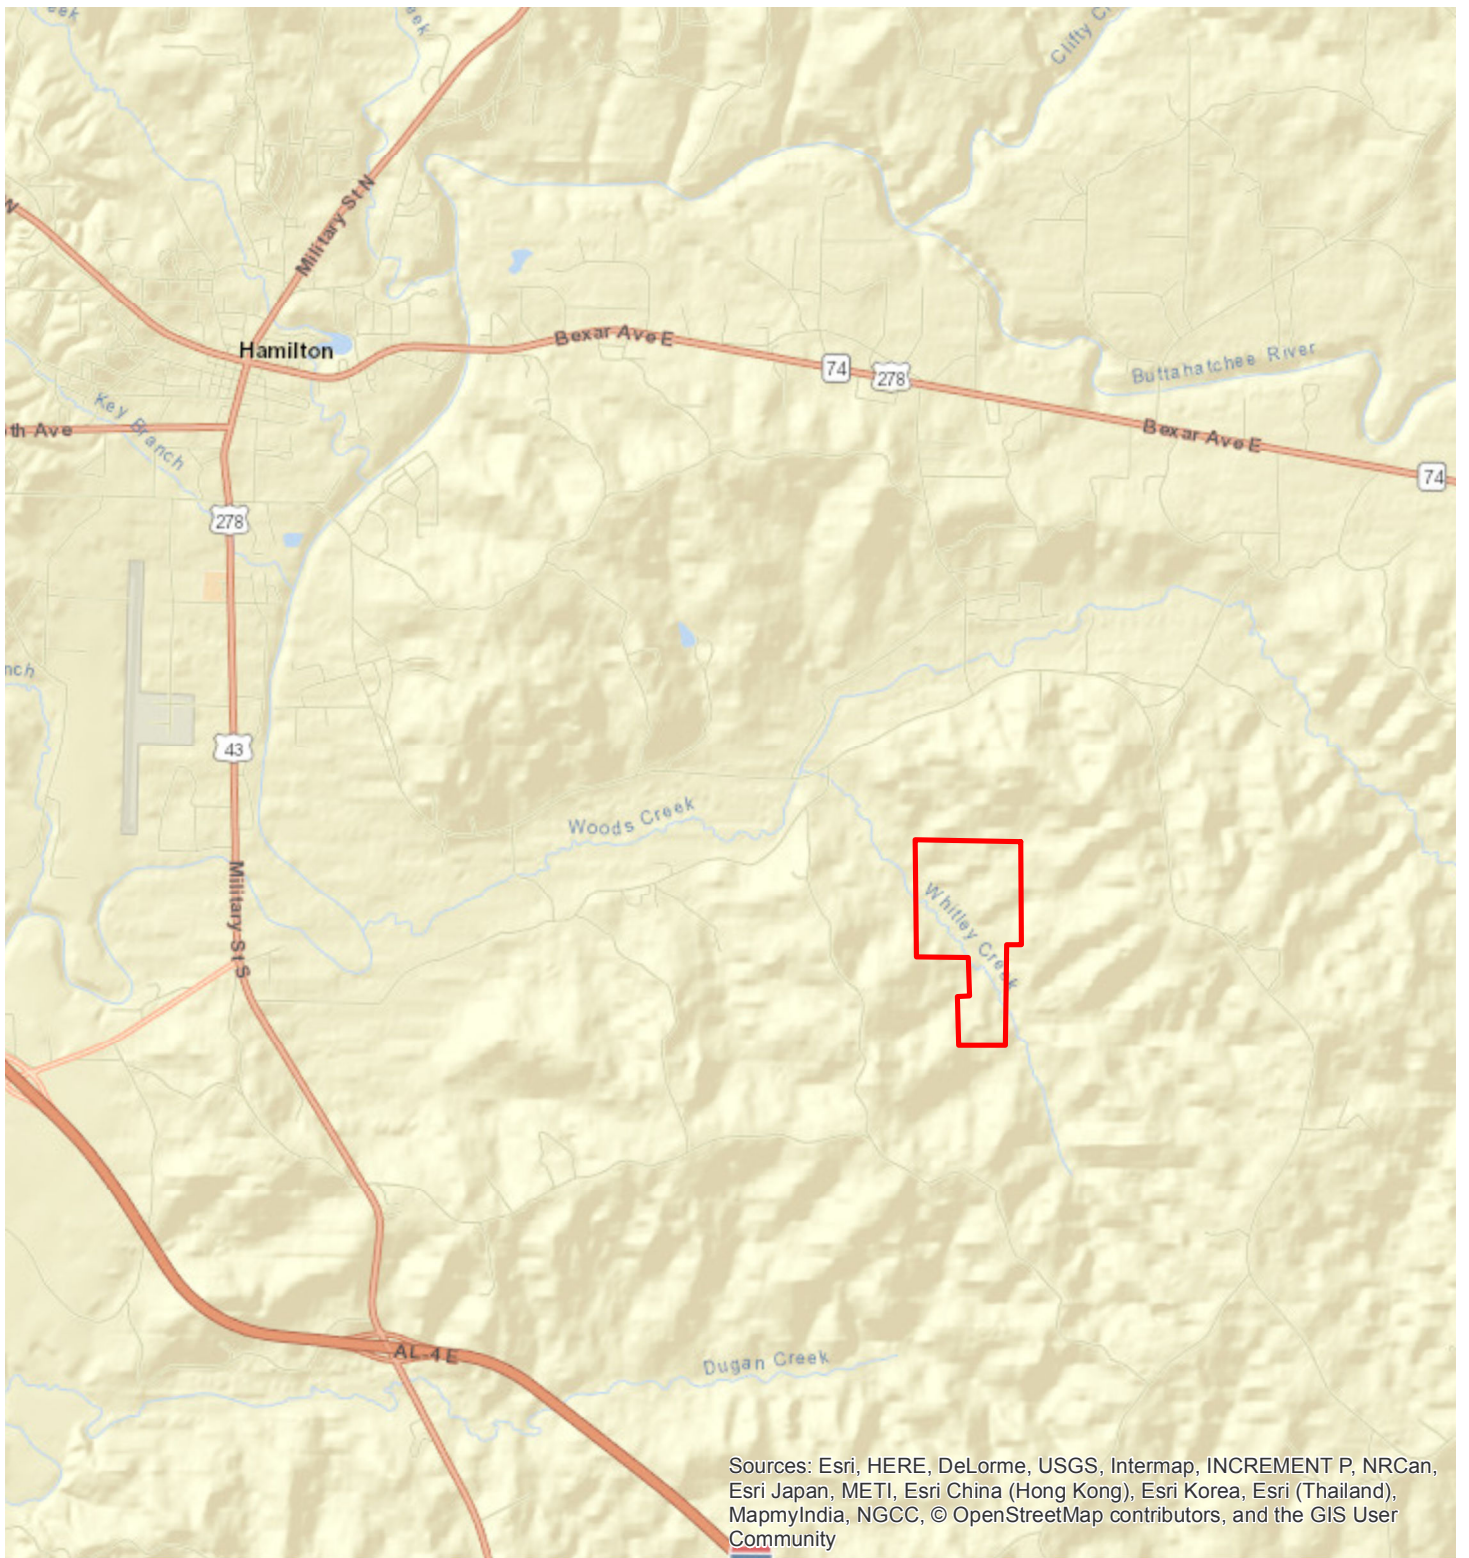

Whitney Creek Tract
Marion County
+/- 240 Acres

Source: Esri, DigitalGlobe, GeoEye, Earthstar Geographics, CNES/Airbus DS, USDA, USGS, AeroGRID, IGN, and the GIS User Community

Whitney Creek Tract
+/- 240 Acres
Marion County, AL

Sources: Esri, HERE, DeLorme, USGS, Intermap, INCREMENT P, NRCan, Esri Japan, METI, Esri China (Hong Kong), Esri Korea, Esri (Thailand), MapmyIndia, NGCC, © OpenStreetMap contributors, and the GIS User Community

Whitney Creek Tract Marion County +/- 240 Acres

Whitney Creek Tract
Marion County
+/- 240 Acres