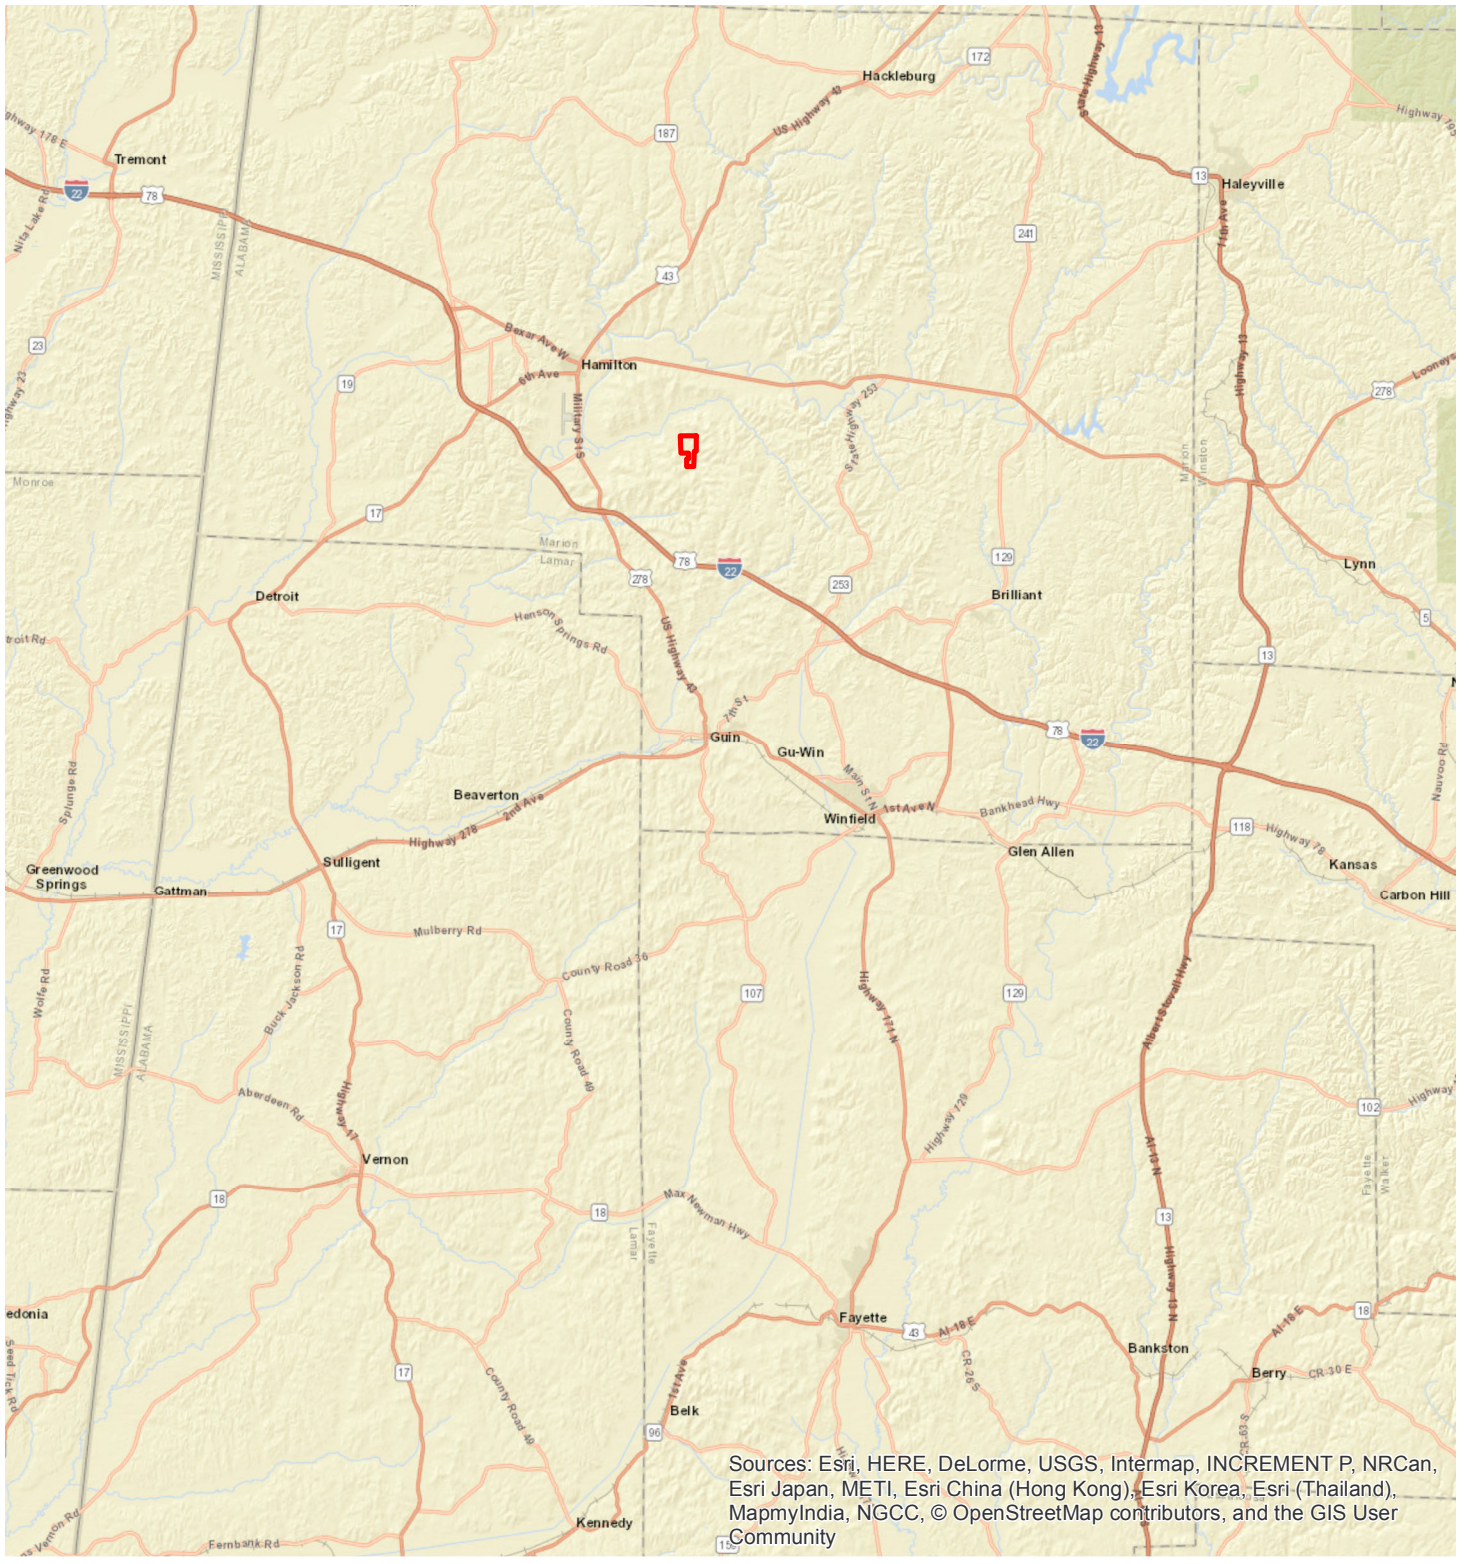

Whitney Creek Tract
Marion County
+/- 240 Acres

Source: Esri, DigitalGlobe, GeoEye, Earthstar Geographics, CNES/Airbus DS, USDA, USGS, AeroGRID, IGN, and the GIS User Community

Whitney Creek Tract
+/- 240 Acres
Marion County, AL

Sources: Esri, HERE, DeLorme, USGS, Intermap, INCREMENT P, NRCan, Esri Japan, METI, Esri China (Hong Kong), Esri Korea, Esri (Thailand), MapmyIndia, NGCC, © OpenStreetMap contributors, and the GIS User Community

Whitney Creek Tract Marion County +/- 240 Acres

Whitney Creek Tract
Marion County
+/- 240 Acres